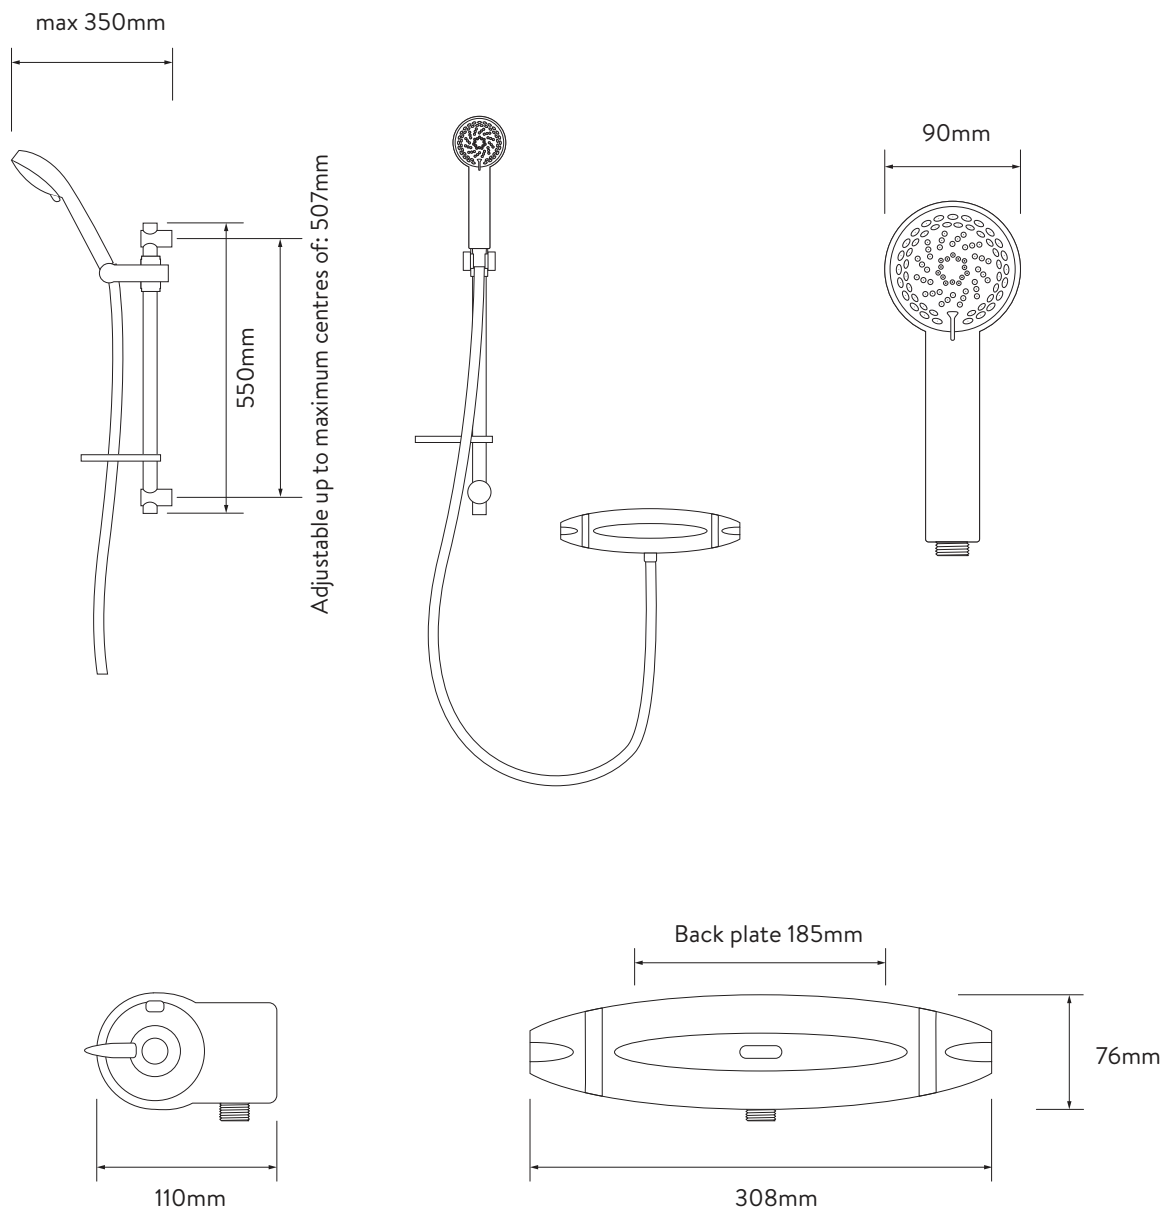

AQUALISA

COLT™ EXPOSED MIXER SHOWER

COLT001EA

WITH ADJUSTABLE HEAD

DIMENSIONAL DRAWINGS

AQUALISA

COLT™ EXPOSED MIXER SHOWER

COLT001EA

WITH ADJUSTABLE HEAD

TECHNICAL SPECIFICATIONS

Minimum pressure requirements	0.1 bar
Maximum pressure requirements	10 bar
Inlet fitting connections	15mm push fit
Inlet supply positions	Hot/left, cold/right
Outlet connections	1/2" BSP
Valve inlet centres	150mm
Supply temperature	5 - 20°C Cold Supply 55 - 65°C Hot Supply
Water system	Gravity, Boosted Gravity, Combi and Balanced High Pressure
Features	Separate on/off and temperature controls
	Adjustable, 90mm Harmony shower head
	Eco-setting can deliver water savings of up to 25% without compromising on showering experience
	Temperature override button
	105mm, 4 spray patterns including an eco-setting
Colour	Chrome
Guarantee period	2 years
Approvals	CE Marking