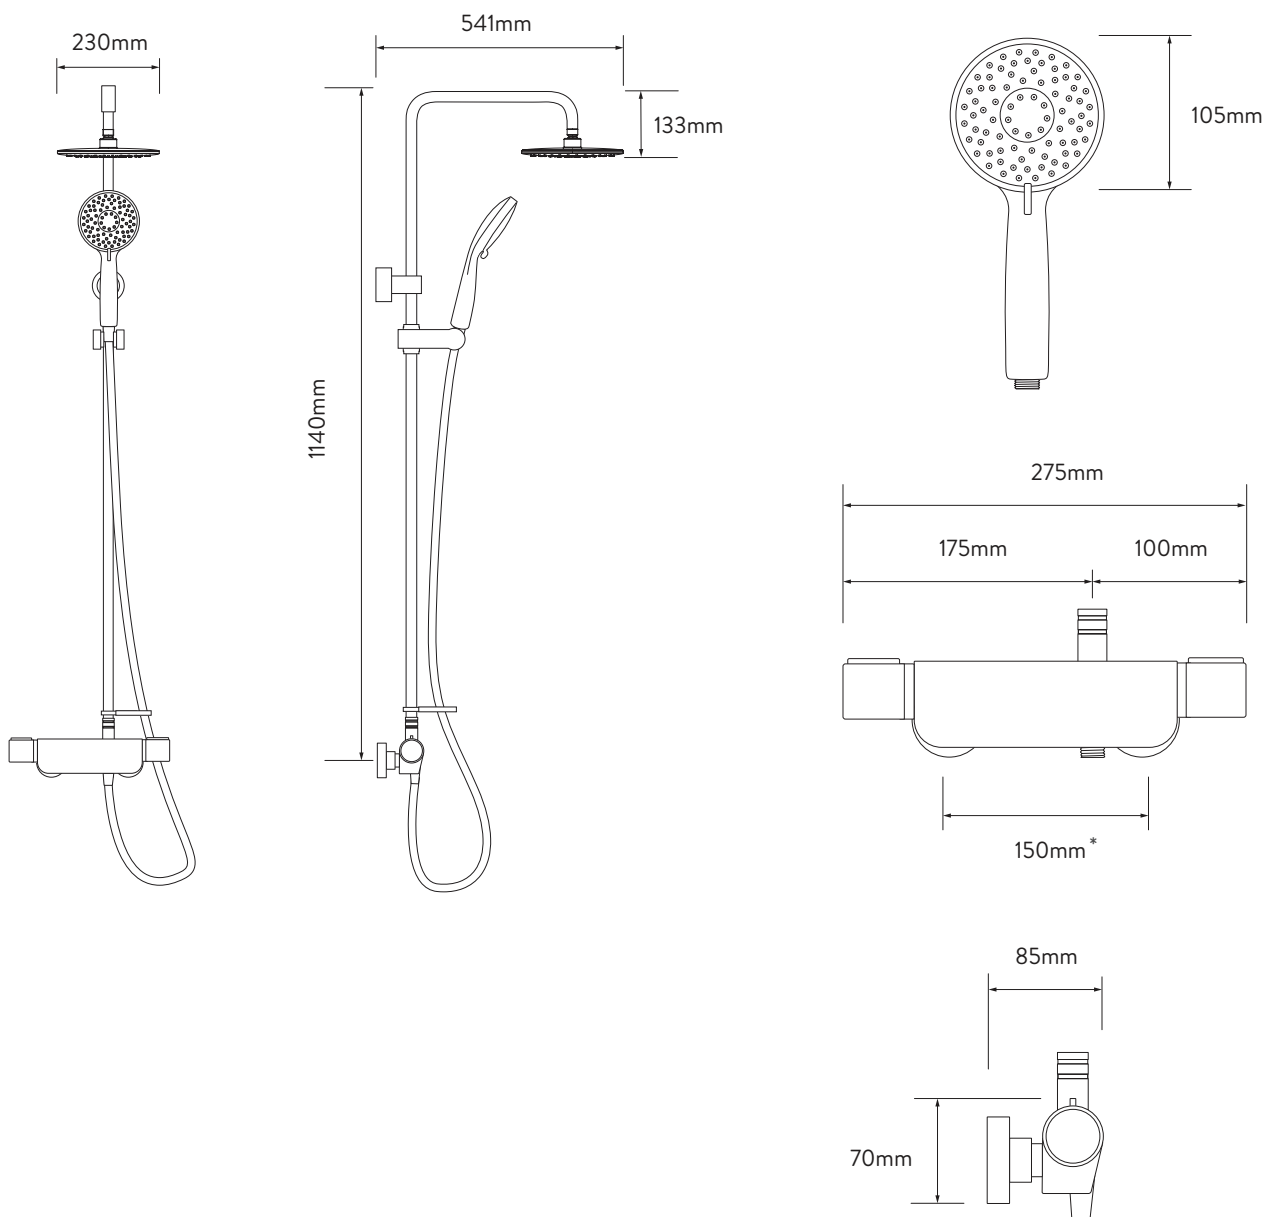

## MIDAS™ 220 SHOWER COLUMN

MD220SC

WITH ADJUSTABLE HEAD AND FIXED DRENCHER  
- HP/COMBI

### DIMENSIONAL DRAWINGS

\*Pipe centres can be adjusted between 130mm-170mm using supplied elbows

The company reserves the right to alter, change or modify the product or product specifications without prior warning.  
Please refer to the installation guides for technical information.

## MIDAS™ 220 SHOWER COLUMN

MD220SC

WITH ADJUSTABLE HEAD AND FIXED DRENCHER  
- HP/COMBI

---

### TECHNICAL SPECIFICATIONS

|                               |  |
|-------------------------------|--|
| Minimum pressure requirements | 1.0 bar  |
| Maximum pressure requirements | 10 bar   |
| Inlet fitting connections     | 3/4" BSP   |
| Inlet supply positions        | Hot/left, cold/right (as viewed from the front)                                |
| Outlet connections            | 1/2" BSP   |
| Valve inlet centres           | 150mm (Pipe centres can be adjusted between 130mm-170mm using supplied elbows) |
| Supply temperature            | 5 - 20°C Cold Supply   |
|                               | 55 - 65°C Hot Supply   |
| Materials                     | Brass  |
|                               | Metal and plastic  |
| Water System                  | Boosted gravity  |
|                               | Combi and balanced High Pressure systems                                       |
| Features                      | Thermosafe   |
|                               | Safe touch   |
|                               | 105mm, 3 spray patterns  |
| Colour                        | Chrome   |
| Approvals                     | WRAS Approval pending  |
| Guarantee period              | Valve - 5 years  |
|                               | Shower head and kit - 2 years  |