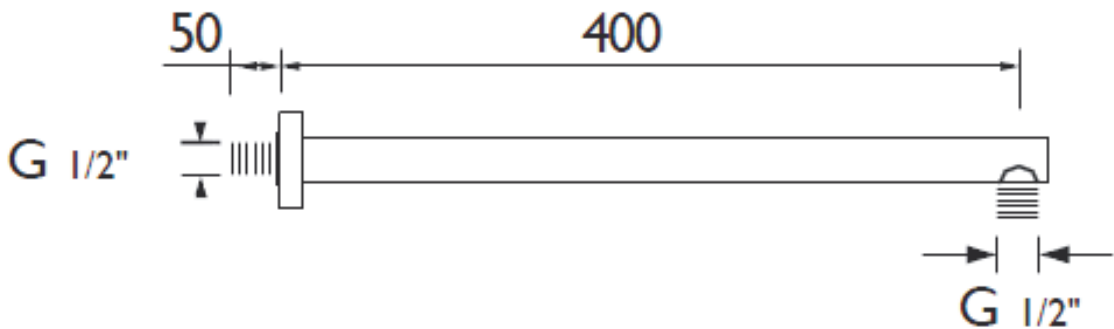

SHOWER ACCESSORIES

Fixed Shower Arm Chrome Plated

Product Specification

Product Code:	ARM WARD01 C
Finish:	Chrome
Product Type:	Contemporary
Supply:	Suitable for all plumbing systems
Inlet Connections:	1/2" BSP
Working Pressures:	Min 0.2bar, Max 8.0bar

Additional Information

- Supplied with metal backnut.
- Chrome plated to BS EN 248.
- Designed to be used in conjunction with Bristan shower heads/roses and shower valves.

Technical Advice: For further information please call 0844 7016273 or email customer@bristan.com