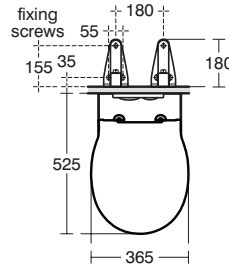

Ideal Standard

Toilets

Contour 21+

*Armitage
Shanks*

Article-No.: S067001

21+ slim slow close seat and cover

Contour 21+ slim seat & cover - slow close

Colour: 01 - White

More product details:

Style:	Contemporary
Net Weight (kg):	2.25
Material:	Plastic
Designer:	Studio Levien
Hinge Mechanism:	Soft close
Shape:	Curved
Fixing:	Top fixing hinges