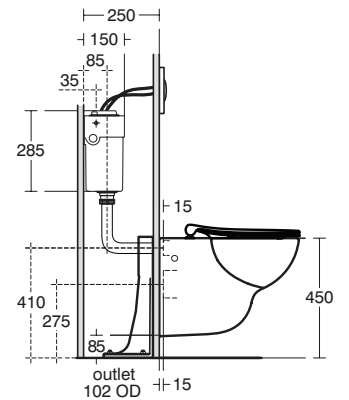

Ideal Standard

Toilets

Contour 21+

*Armitage
Shanks*

Article-No.: S067001

21+ slim slow close seat and cover

Contour 21+ slim seat & cover - slow close

Colour: 01 - White

More product details:

Style:	Contemporary
Net Weight (kg):	2.25
Material:	Plastic
Designer:	Studio Levien
Hinge Mechanism:	Soft close
Shape:	Curved
Fixing:	Top fixing hinges