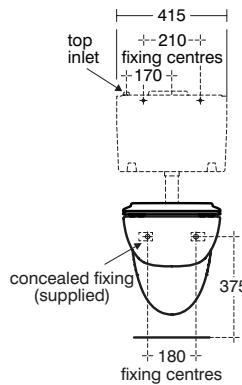

Ideal Standard

Toilets

Contour 21+

*Armitage
Shanks*

Article-No.: S067001

21+ slim slow close seat and cover

Contour 21+ slim seat & cover - slow close

Colour: 01 - White

More product details:

Style:	Contemporary
Net Weight (kg):	2.25
Material:	Plastic
Designer:	Studio Levien
Hinge Mechanism:	Soft close
Shape:	Curved
Fixing:	Top fixing hinges