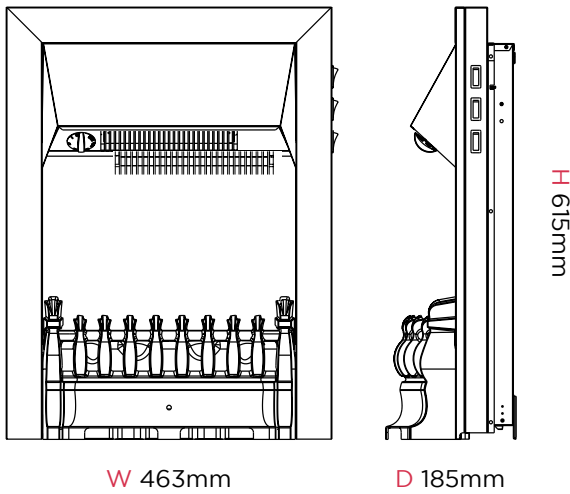

Balmoral Chrome

Chrome

Manual Control

Spacer Kit

OSP004

Balmoral

Dimensions & Weight			
Height (mm)	Width (mm)	Depth (mm)	Weight (kg)
615	463	185	7.9

Product Features	
Product Category	Electric Fires
Product Type	Inset
Brand	Dimplex
Model/Range Name	Balmoral
Flame Effect	Optiflame
Model Reference	BAL20CH
Material Code	X-047502
Barcode	5011139047502
Commodity Code	8516299100
Country of Origin	PRC
Approvals	UKCA, BEAB
Guarantee Period	1 year

Product Features	
Lot 20 Compliant	Y
Freestanding	Y (with spacer)
Wall Mountable	N
Inset	Y
Suite	N
Spacer Kit	Y - X-048264
Lamp Type	LED
Safety Cut Out	Y
Kettle (IEC) Lead	Y
Power Cord Length	1.4m
Core Materials	Steel / Plastic
Finish / Colour	Chrome