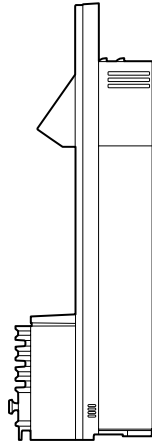

### Fuel Bed

### Touch screen control

# Crestmore

W 486mm

D 207mm

H 625mm

## Dimensions & Weight

Height (mm)	Width (mm)	Depth (mm)	Weight (kg)
625	486	207	7.5