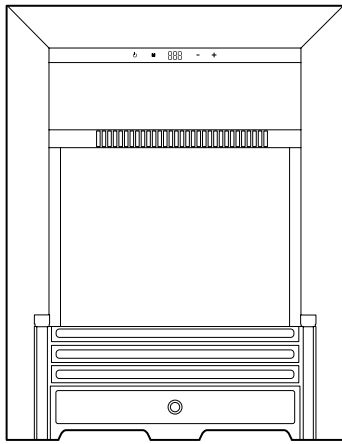

### Fuel Bed

# Crestmore

W 486mm

D 207mm

H 625mm

## Dimensions & Weight

Height (mm)	Width (mm)	Depth (mm)	Weight (kg)
625	486	207	7.5