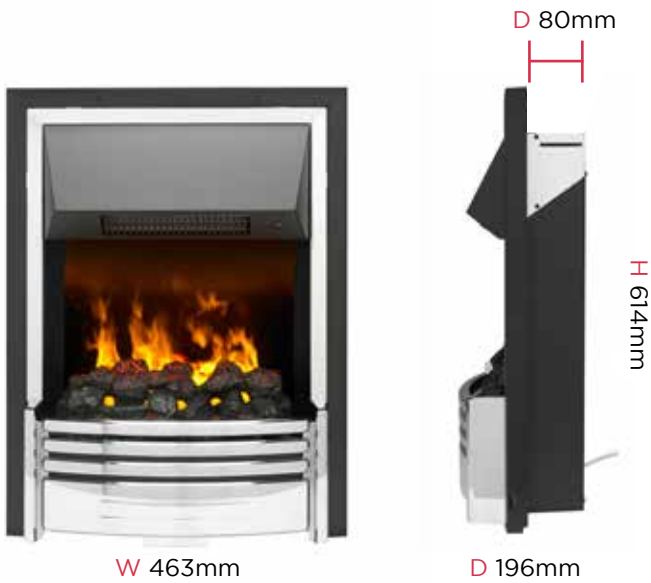

Pomona

INSET ELECTRIC FIRE

POM20

Pomona

Features

-  Unique Optimyst effect
-  2kW heat output
-  Choice of 2 heat settings
-  Thermostat
-  LED lighting
-  Remote control
-  Coal fuel bed
-  Flame effect only

Pomona

Remote Control

Fuel Bed

Pomona

Dimensions & Weight

Height (mm)	Width (mm)	Depth (mm)	Weight (kg)
614mm	463mm	196mm	7.5kg

Product Features

Product Category	Electric Fires
Product Type	Inset
Brand	Dimplex
Model/Range Name	Pomona
Flame Effect	Optimyst
Model Reference	POM20
Material Code	X-059130
Barcode	5011139059130
Commodity Code	8516299100
Country of Origin	ROI
Approvals	UKCA, BEAB
Guarantee Period	1 year

Product Features

Heat Output	2kW
Heat Settings	2 - 1kW / 2kW
Variable Thermostat	Y
Fan Heat / Radiant Heat	Yes / No
Location of Controls	Top of fire (behind cover)
On/Off Switch	Y
Remote Control	Y
Batteries Included	Y (2 x AAA)
Optimyst Effect	Y
Flame Type	Optimyst
Water Tank Size	750ml
Fuel Bed Supplied	Coals

Product Features

Lot 20 Compliant	Y
Freestanding	Y - using spacer
Wall Mountable	N
Inset	Y
Spacer Kit	N
Suite	N
Lamp Type	LED
Kettle (IEC) Lead	N
Safety Cut Out	Y
Power Cord Length	1.8m
Core Materials	Steel/plastic
Finish / Colour	Chrome / Black