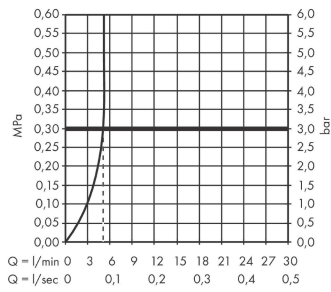

Rebris E
Single lever basin mixer 80 CoolStart without waste set
Finish: **Chrome** Art. no. : **72554000**

Flowchart