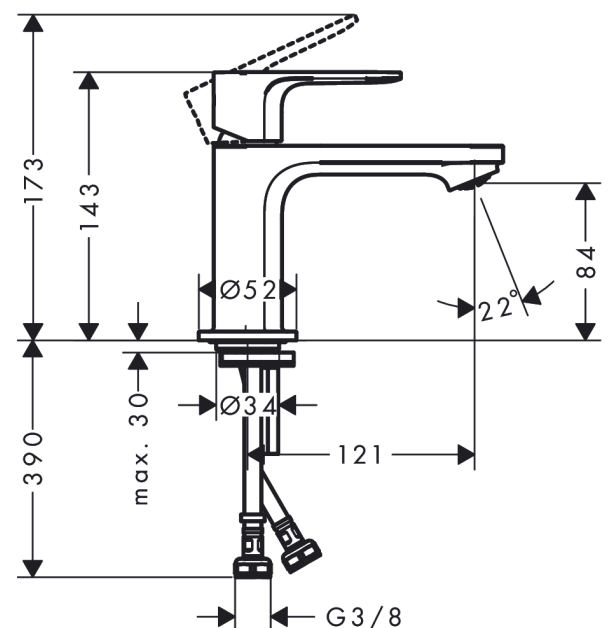

Rebris E
Single lever basin mixer 80 CoolStart without waste set
 Finish: **Chrome** Art. no. : **72554000**

Description

product features

- ComfortZone 80 provides space for greater freedom of movement
- spout 121 mm long
- spout height: 84 mm
- Handle variant: Lever
- free-standing installation
- Spray pattern: normal spray
- Maximum flow rate (at 3 bar): 5 l/min
- Min. operating pressure: 1 bar
- Max. operating pressure: 10 bar
- ceramic cartridge
- aerator can be easily removed with the help of a coin and without tools
- WRAS 2304315

Article Details

Price excl. VAT £ 91.67

Technology

Design awards

Certificates / Sustainability

Product image

Scale drawing

Rebris E
Single lever basin mixer 80 CoolStart without waste set
 Finish: **Chrome** Art. no. : **72554000**

Flowchart

Rebris E
Single lever basin mixer 80 CoolStart without waste set
 Finish: **Chrome** Art. no. : **72554000**

Exploded Drawing

Year of production: >06/22

Rebris E
Single lever basin mixer 80 CoolStart without waste set
 Finish: **Chrome** Art. no. : **72554000**

Spare part list

Year of production: >06/22

Pos.	Description	Art. no.	Price	PU
1	handle	94645000	-	1
2	hollow set screw M6x10 DIN 916	96029000	-	1
3	screw cover	95704000	-	1
4	flange	98863000	-	1
5	nut	98864000	-	1
6	O-ring 24x2	98388000	-	1
7	O-ring 27x1,5	92527000	-	1
8	O-ring 25x1,5	98146000	-	1
9	cartridge, assy	95973001	-	1
10	adapter for cartridge	95975000	-	1
11	O-ring 23x2	98398000	-	1
12	aerator M24x1 (5 l/min)	94364000	-	1
13	seal Ø 42	98722000	-	1
14	fixing set	96016000	-	1
15	screw M8 x 68	97736000	-	1
16	connection hose 450 mm M8x0,75 G3/8	97206000	-	1
17	O-ring 6,6x1,6	93019000	-	1