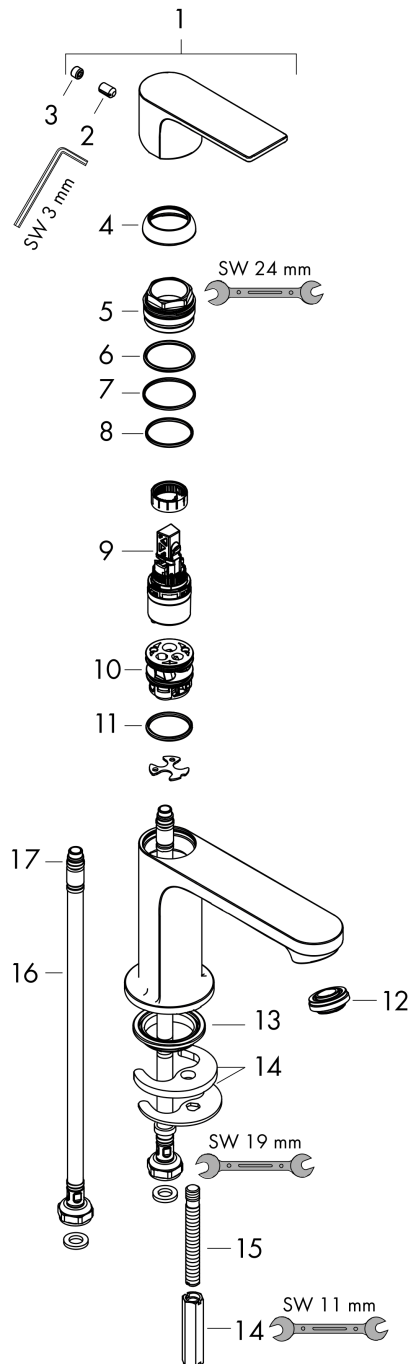

Rebris E
Single lever basin mixer 80 CoolStart without waste set
 Finish: **Chrome** Art. no. : **72554000**

Description

product features

- ComfortZone 80 provides space for greater freedom of movement
- spout 121 mm long
- spout height: 84 mm
- Handle variant: Lever
- free-standing installation
- Spray pattern: normal spray
- Maximum flow rate (at 3 bar): 5 l/min
- Min. operating pressure: 1 bar
- Max. operating pressure: 10 bar
- ceramic cartridge
- aerator can be easily removed with the help of a coin and without tools
- WRAS 2304315

Article Details

Price excl. VAT £ 91.67

Technology

Design awards

Certificates / Sustainability

Product image

Scale drawing

Rebris E
Single lever basin mixer 80 CoolStart without waste set
 Finish: **Chrome** Art. no. : **72554000**

Flowchart

Rebris E
Single lever basin mixer 80 CoolStart without waste set
 Finish: **Chrome** Art. no. : **72554000**

Exploded Drawing

Year of production: >06/22

Rebris E
Single lever basin mixer 80 CoolStart without waste set
 Finish: **Chrome** Art. no. : **72554000**

Spare part list

Year of production: >06/22

Pos.	Description	Art. no.	Price	PU
1	handle	94645000	-	1
2	hollow set screw M6x10 DIN 916	96029000	-	1
3	screw cover	95704000	-	1
4	flange	98863000	-	1
5	nut	98864000	-	1
6	O-ring 24x2	98388000	-	1
7	O-ring 27x1,5	92527000	-	1
8	O-ring 25x1,5	98146000	-	1
9	cartridge, assy	95973001	-	1
10	adapter for cartridge	95975000	-	1
11	O-ring 23x2	98398000	-	1
12	aerator M24x1 (5 l/min)	94364000	-	1
13	seal Ø 42	98722000	-	1
14	fixing set	96016000	-	1
15	screw M8 x 68	97736000	-	1
16	connection hose 450 mm M8x0,75 G3/8	97206000	-	1
17	O-ring 6,6x1,6	93019000	-	1