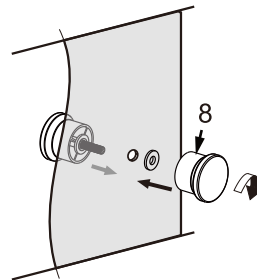

TOOLS REQUIRED

| DESCRIPTION | PART IMAGE | DESCRIPTION | PART IMAGE |
|----------------|--|------------------------|--|
| Tape measure |  | Drill |  |
| Spirit level |  | Flat-head Screwdriver |  |
| Pencil |  | Cross head Screwdriver |  |
| Ø6mm Drill bit |  | Mallet |  |
| Ø3mm Drill bit |  | Silicone Sealant |  |

 This product is heavy and may require two people to install.

8

9

12

13

14

15

Aftercare instructions