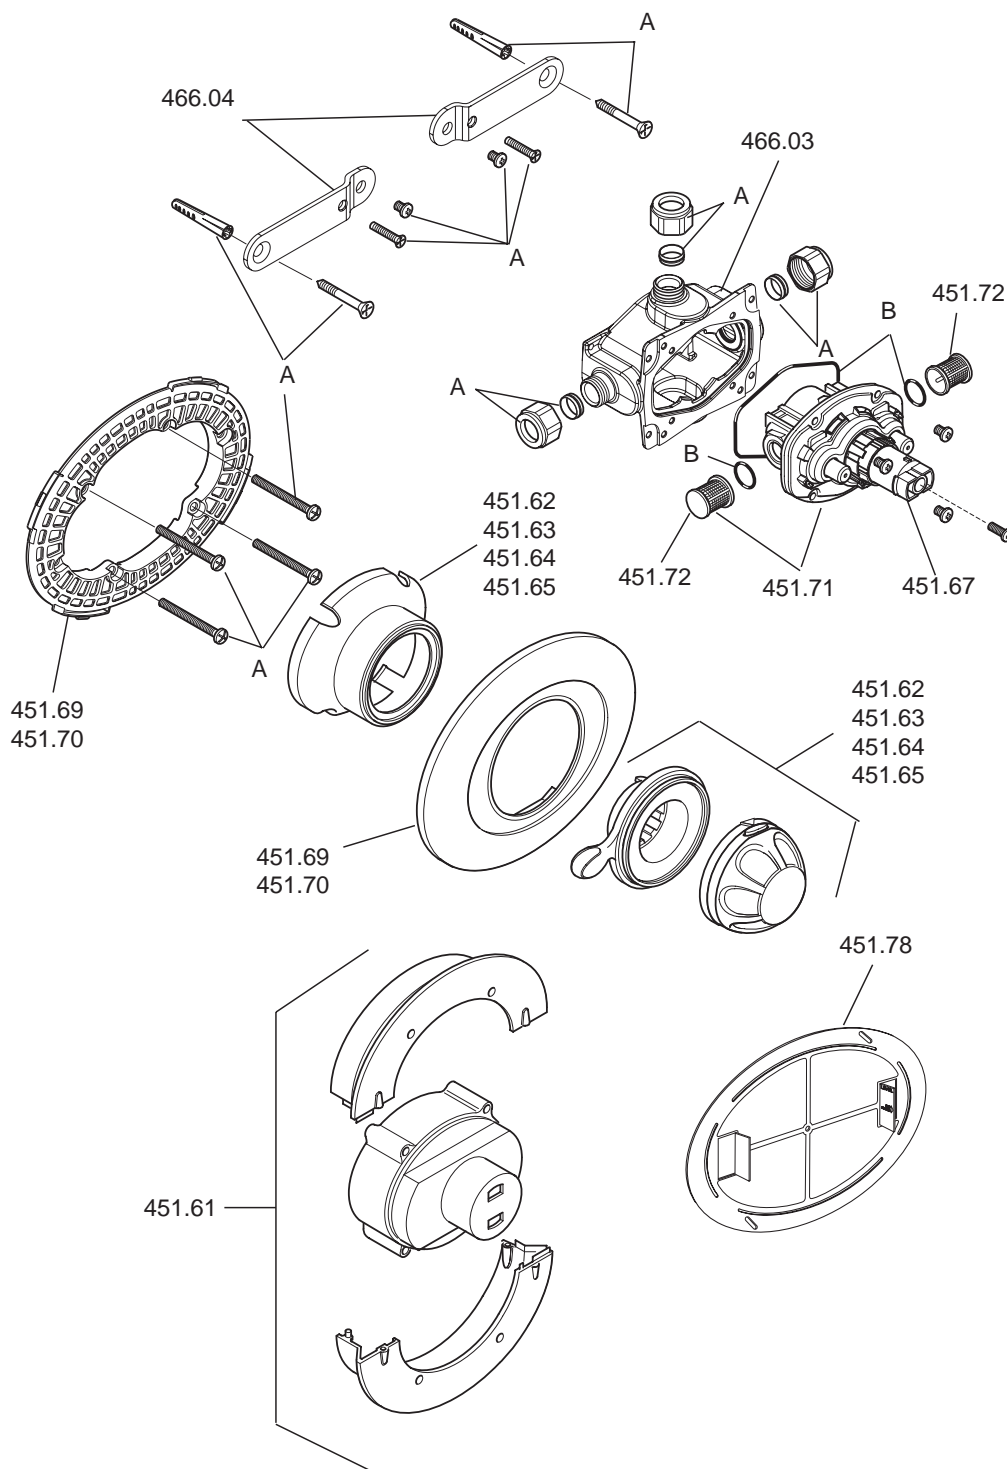

Mira Excel B

(2002 - Current B91B)

1.1518.303 / 1.1518.307

Mira Excel B

(2002 - Current B91B)

1.1518.303 / 1.1518.307

451.61	Building-in Shroud
451.62	Temperature Knob/Flow Lever Assembly - white
451.63	Temperature Knob/Flow Lever Assembly - chrome
451.64	Temperature Knob/Flow Lever Assembly - satin chrome
451.65	Temperature Knob/Flow Lever Assembly - white/gold
451.67	Hub Pack
451.69	Concealing Plate - chrome
451.70	Concealing Plate - gold
451.71	Cartridge Assembly/Filters
451.72	Inlet Filters
451.73	Component Pack - components identified 'A'
451.76	Seal Pack - components identified 'B'
451.77	Screw Pack - not illustrated
451.78	Installation Template
466.03	Body
466.04	Support Bracket