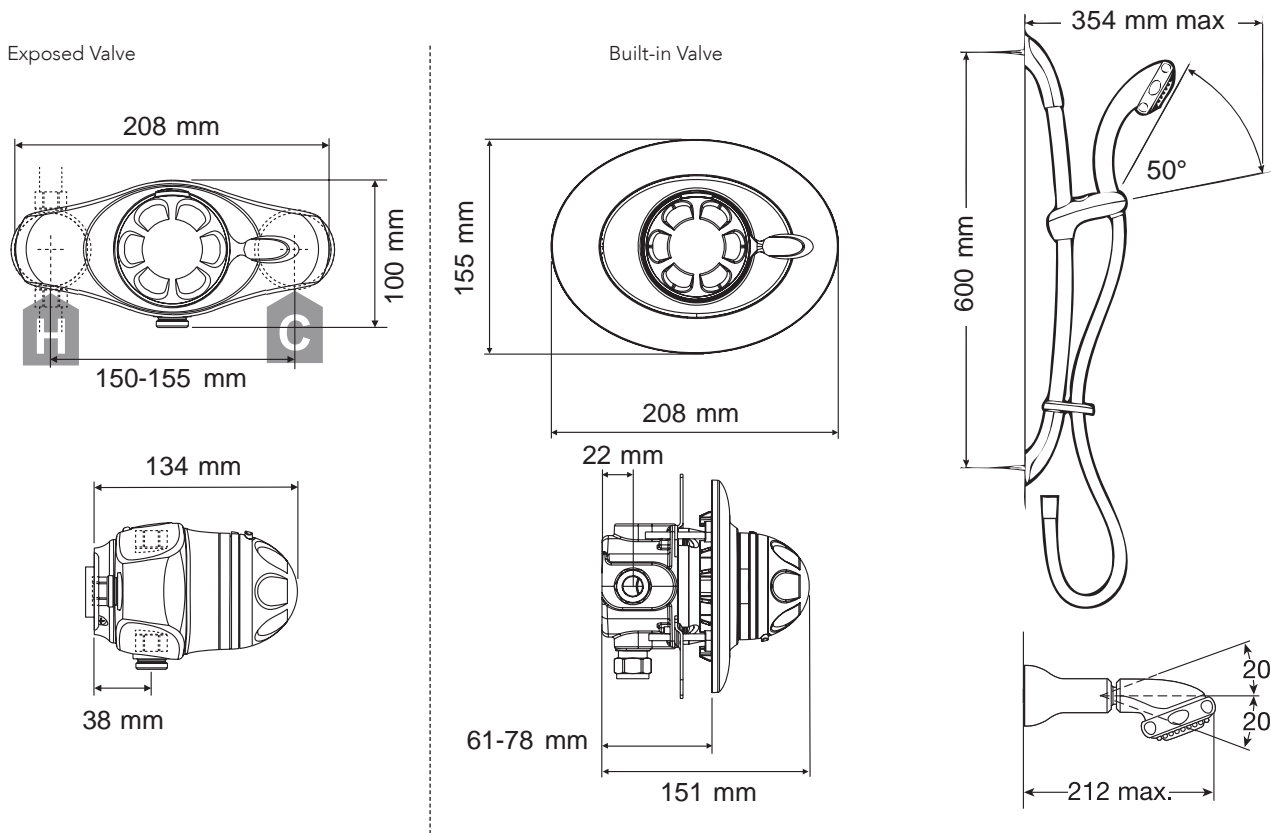

Factory set to safe max temp: Factory set to 41°C (maximum 46°C)

Adjustable maximum temperature for on-site conditions

Approvals

WRAS approved (Water Regulations Advisory Scheme)

Dimensions

Check out our full range of Showers