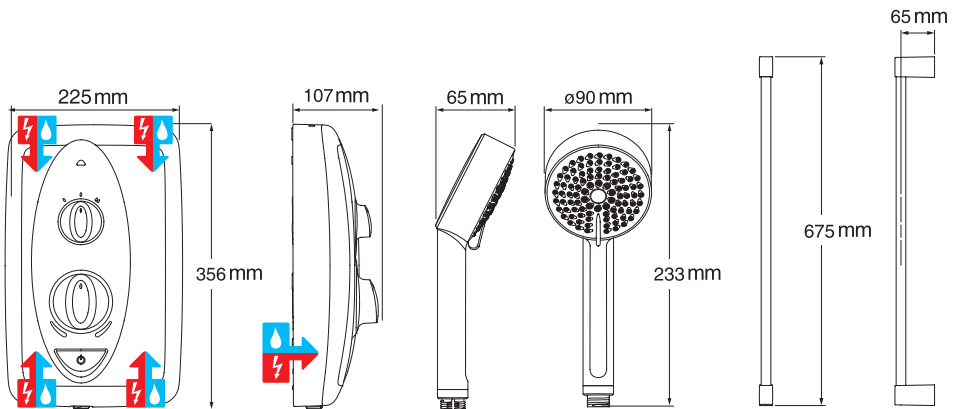

TECH DETAILS

TEMPERATURE CONTROL

Control type: Pressure stabilised

INSTALLATION

Power options: 8.5kW 240V AC (7.8kW 230V AC) • 9.5kW 240V AC (8.7kW 230v AC) • 10.8kW 240V AC (9.9kW 230V AC)

Supply voltage: 230v ± 10%

Supply rating: 40 amp (8.5 & 9.5kW); 45 amp (10.8kW)

Terminal Block connections: Maximum 16mm²

Water entry points: Left or right (rising, falling & rear)

Cable entry points: Left or right (rising, falling & rear)

Inlet connections: 15mm plastic stub, compression or push-fit fittings

Outlet connections: ½" BSP Male

SUPPLY CONDITIONS

Minimum maintained pressure: 8.5 & 9.5kW: 0.7 bar (7 metre head); 10.8kW 1.0 bar (10 metre head)

Maximum maintained pressure: 5.0 bar (50 metre head)

Maximum static pressure: 10.0 bar (100 metre head)

PERFORMANCE

Temperature stability: ± 6°C

SAFETY FEATURES

Phased shutdown: No

Factory set to safe max temp: No

Sensi-flo™: No

ACCESSORIES

Wide range of accessories available at www.mirashowers-store.co.uk

TECH DRAWINGS