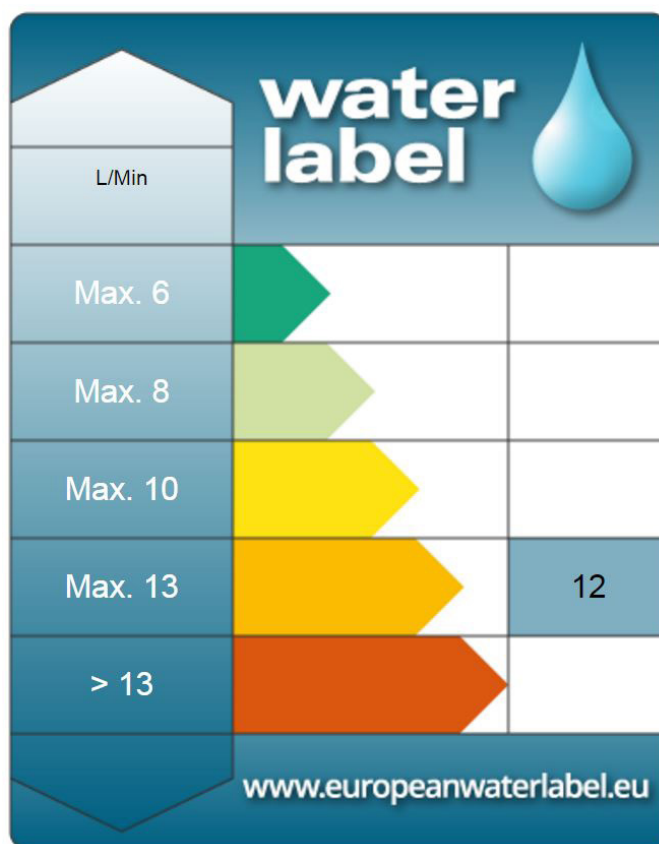

Mira Realm with diverter ERD

Exposed valve with rigid riser and diverter,
chrome finish.

1.1735.002

To find out more about the European Water Label Scheme
just visit: www.europeanwaterlabel.eu

mira
SHOWERS

Check out our full range of Showers

Electric Showers

Digital Showers

Mixer Showers

Power Showers

Smart Showers

Shower Towers

From Top Shower Brands