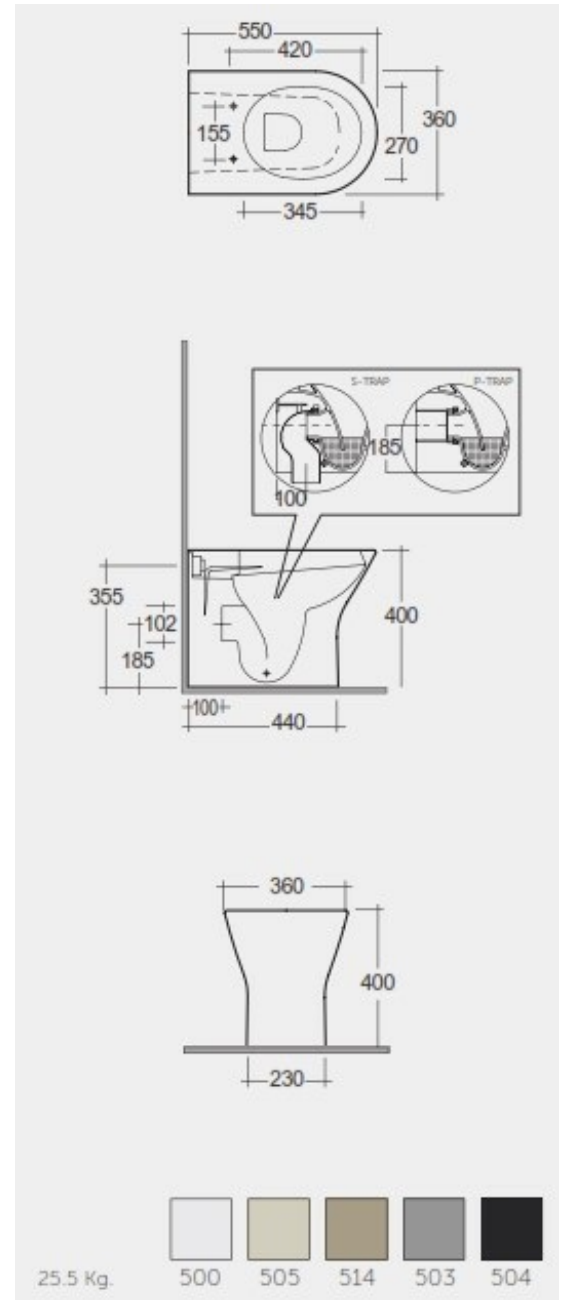

## Technical specifications

Dimensions: 550 x 360 mm

Weight: 25.5 Kg

Color: MATT BLACK - 504

Trap type: P Trap & S Trap

Trapway type: Concealed

Seat cover options: Urea

Bowl shape: Compact Oval

## Code Name

RST19504A RAK-FEELING RIMLESS BACK TO WALL WATER CLOSET 55 CM P-TRAP & S-TRAP MATT BLACK

Dimensions: All dimensions in mm tolerance  $\pm 5\%$  for below 200mm and  $\pm 3\%$  for above 200mm.