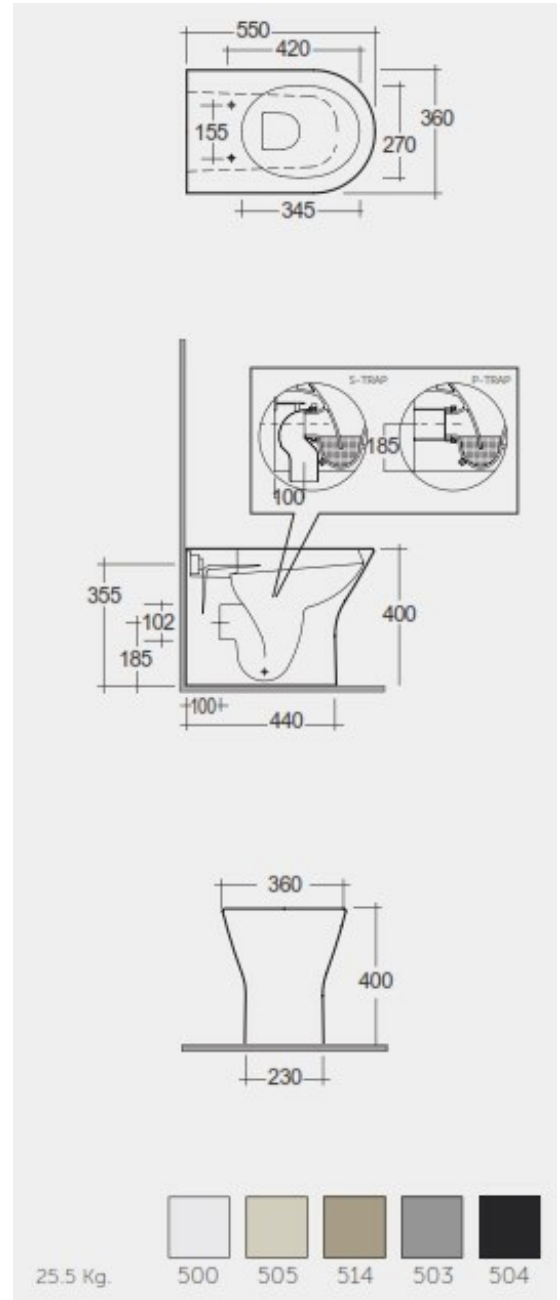

RAK-FEELING - RST19503A - MATT GREY

RAK
CERAMICS

Back to Wall | Water Closet

Technical specifications

Dimensions: 550 x 360 mm

Weight: 25.5 Kg

Color: MATT GREY - 503

Trap type: P Trap & S Trap

Trapway type: Concealed

Seat cover options: Urea

Bowl shape: Compact Oval

Suites: [RAK-FEELING WC'S & BIDETS](#)

Code Name

RST19503A RAK-FEELING RIMLESS BACK TO WALL WATER CLOSET 55 CM P-TRAP & S-TRAP MATT GREY

Dimensions: All dimensions in mm tolerance $\pm 5\%$ for below 200mm and $\pm 3\%$ for above 200mm.

Note: Due to a continuing development programme to improve design and performance, the manufacturer reserves all rights to vary specifications without prior information.