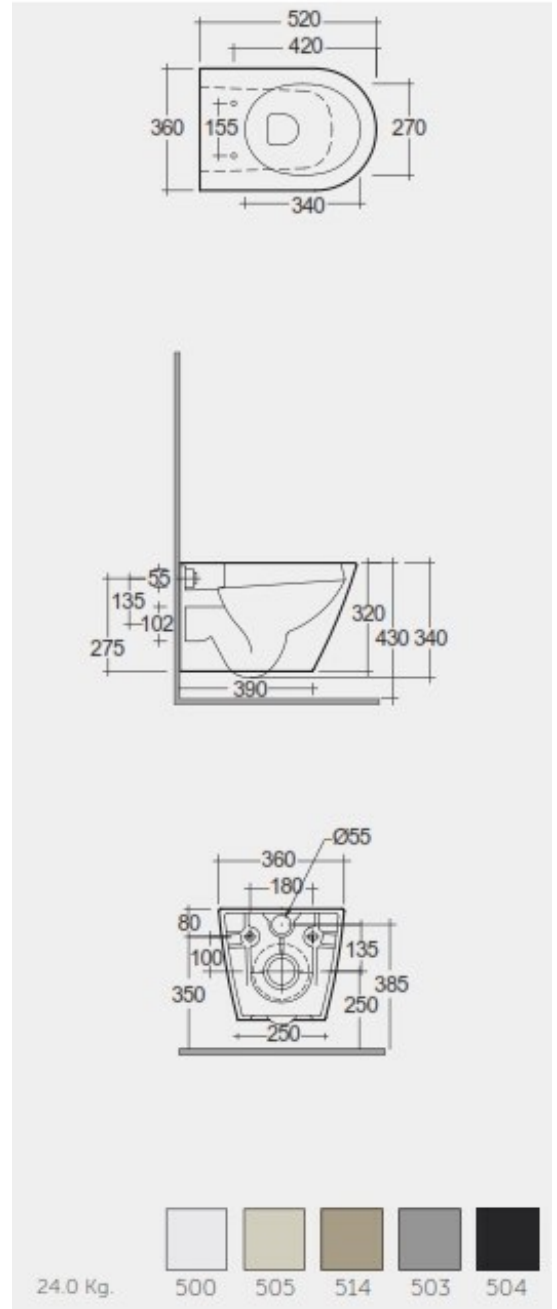

RAK-FEELING - RST23503A - MATT GREY

RAK
CERAMICS

Wall Hung | Water Closet

Technical specifications

Dimensions: 520 x 360 mm

Weight: 24 Kg

Color: MATT GREY - 503

Trap type: P Trap

Trapway type: Concealed

Seat cover options: Urea

Bowl shape: Compact Oval

Suites: [RAK-FEELING WC'S & BIDETS](#)

Code Name

RST23503A RAK-FEELING RIMLESS WALL HUNG WATER CLOSET 52 CM MATT GREY

Dimensions: All dimensions in mm tolerance $\pm 5\%$ for below 200mm and $\pm 3\%$ for above 200mm.