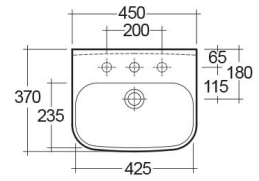

**RAK-ORIGIN**  
**Wash basin | Cloakroom**

**RAK**  
 CERAMICS

**TECHNICAL SPECIFICATIONS**

Suite:	RAK-ORIGIN
Type:	Cloakroom
Dimensions:	450 x 370 mm
Weight:	10 Kg
Color:	Alpine White
Shape of basin:	Rounded Rectangle
Overflow hole:	yes

Code	Name
ORG0701AWHA	ORIGIN WASH BASIN 45CM

Dimensions: All dimensions in mm. Tolerance of vitreous china & fireclay items: ± 5% for below 200mm and ± 3% for above 200mm; for all other items tolerance ± 1%. Note: Due to a continuing development program to improve design and performance, the manufacturer reserves all rights to vary specifications without prior information. Please note accessories are for photographic use only.