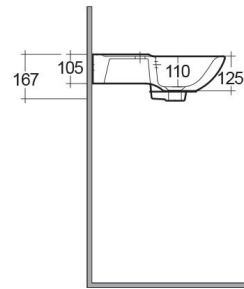

**RAK-ORIGIN**  
**Wash basin | Cloakroom**

**RAK**  
 CERAMICS

**TECHNICAL SPECIFICATIONS**

Suite:	RAK-ORIGIN
Type:	Cloakroom
Dimensions:	450 x 370 mm
Weight:	10 Kg
Color:	Alpine White
Shape of basin:	Rounded Rectangle
Overflow hole:	yes

Code	Name
ORG0701AWHA	ORIGIN WASH BASIN 45CM

Dimensions: All dimensions in mm. Tolerance of vitreous china & fireclay items: ± 5% for below 200mm and ± 3% for above 200mm; for all other items tolerance ± 1%. Note: Due to a continuing development program to improve design and performance, the manufacturer reserves all rights to vary specifications without prior information. Please note accessories are for photographic use only.