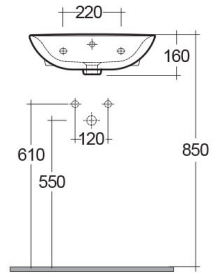

**RAK-ORIGIN**  
**Wash basin | Cloakroom**

**RAK**  
 CERAMICS

**TECHNICAL SPECIFICATIONS**

Suite:	RAK-ORIGIN
Type:	Cloakroom
Dimensions:	450 x 370 mm
Weight:	10 Kg
Color:	Alpine White
Shape of basin:	Rounded Rectangle
Overflow hole:	yes

Code	Name
ORG0701AWHA	ORIGIN WASH BASIN 45CM

Dimensions: All dimensions in mm. Tolerance of vitreous china & fireclay items: ± 5% for below 200mm and ± 3% for above 200mm; for all other items tolerance ± 1%. Note: Due to a continuing development program to improve design and performance, the manufacturer reserves all rights to vary specifications without prior information. Please note accessories are for photographic use only.