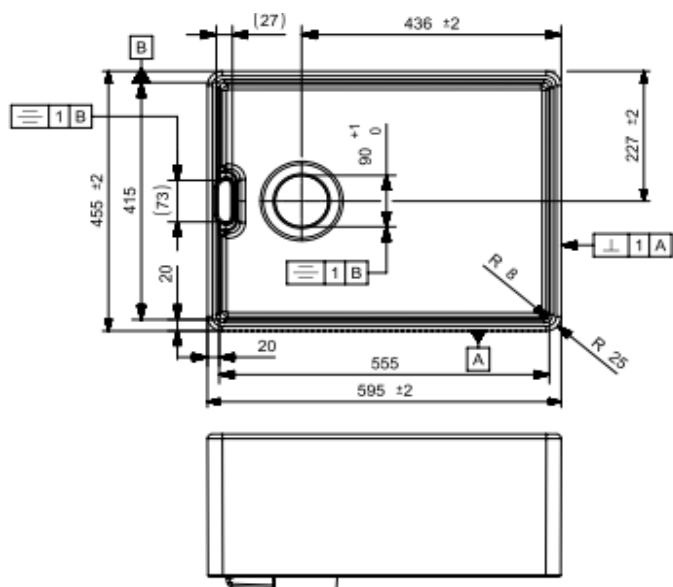

### Specification

Material	Ceramic
Finish	Glossy
Colours	White
No. of bowls	1
Fitting Method	Inset Only
Handing Options	Reversible
Cabinet Size (mm)	600
Overall Length (mm)	595
Overall Width (mm)	455
Overall Depth (mm)	250
Main Bowl Length (mm)	555
Main Bowl Width (mm)	415
Main Bowl Depth (mm)	221
Second Bowl Length (mm)	N/A
Second Bowl Width (mm)	N/A
Second Bowl Depth (mm)	N/A
Tap Hole Instructions	N/A
Waste Kit Included (Yes/No)	Yes
Clips & Seals Included (Yes/No)	N/A
Waste Size (mm)	90
Waste Kit Code	
Clips & Seals Code	N/A
Overflow Location	In main bowl
Cut Out Length (mm)	N/A
Cut Out Width (mm)	N/A
Product Weight (kg)	35
Packed Weight (kg)	37
Packed Dimensions (mm)	330x695x550
EAN number	8712465038260