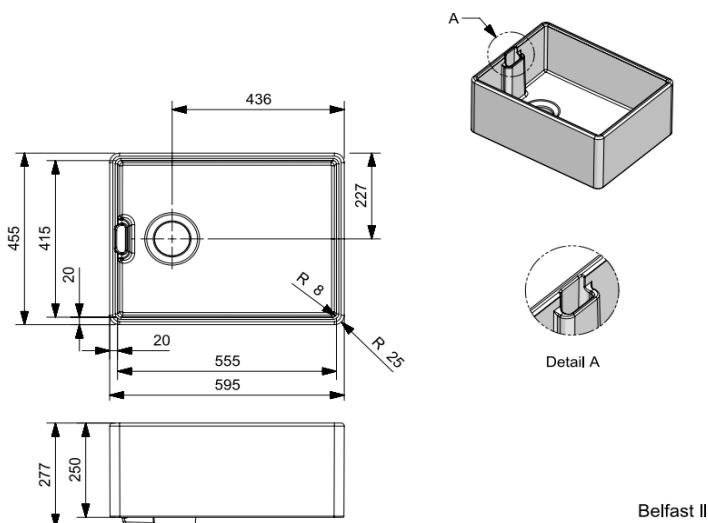

### Specification

Material	Ceramic
Finish	Glossy
Colours	White
No. of bowls	1
Fitting Method	Inset Only
Handing Options	Reversible
Cabinet Size (mm)	600
Overall Length (mm)	595
Overall Width (mm)	455
Overall Depth (mm)	250
Main Bowl Length (mm)	555
Main Bowl Width (mm)	415
Main Bowl Depth (mm)	221
Second Bowl Length (mm)	N/A
Second Bowl Width (mm)	N/A
Second Bowl Depth (mm)	N/A
Tap Hole Instructions	N/A
Waste Kit Included (Yes/No)	Yes
Clips & Seals Included (Yes/No)	N/A
Waste Size (mm)	90
Waste Kit Code	
Clips & Seals Code	N/A
Overflow Location	In main bowl
Cut Out Length (mm)	N/A
Cut Out Width (mm)	N/A
Product Weight (kg)	35
Packed Weight (kg)	37
Packed Dimensions (mm)	330x695x550
EAN number	8712465038260