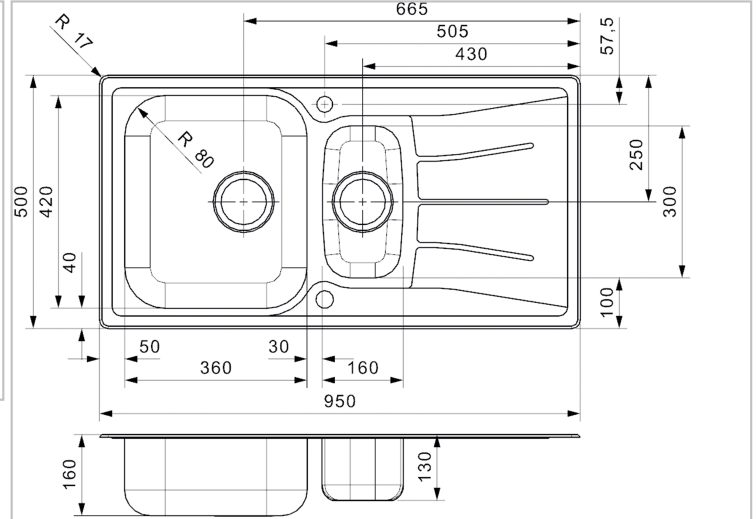

REGINOX

Diplomat 1.5 ECO KGOKG

Additional Information

Depth	160 mm / 130 mm
SKU	R21224
Outlet	3.5" outlet
Cabinet	600 mm
Type sink	Sinks with drainer
Size sink	360 x 420 / 160 x 300 mm
Total dimension	950 x 500 mm
Installation method	Inset
Packaging	Box