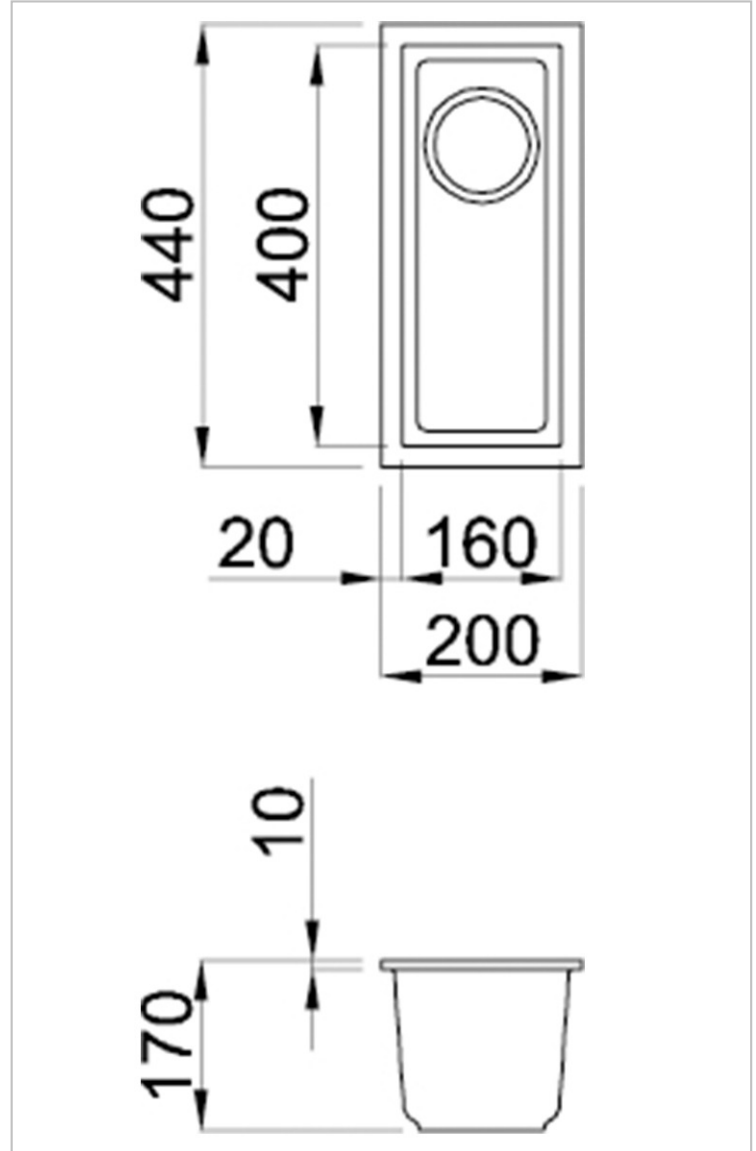

REGINOX

Quadra 50 white

Details

A minimal sinks collection which, due to its simplicity, succeeds to highlight its modern and clean shapes.

Additional Information

SKU	LGQ05068BSO
Size sink	160 x 400 mm
Outlet	3.5" outlet
Depth	170 mm
Cabinet	300 mm

Total dimension	200 x 440 mm
Installation method	Undermount