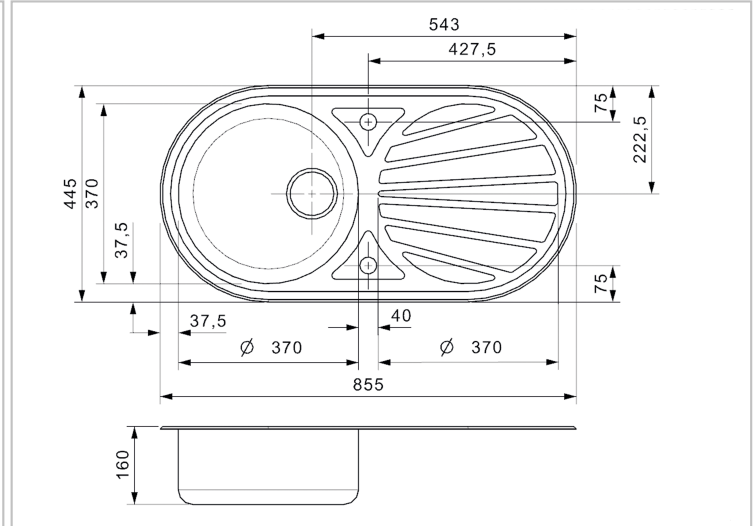

### Additional Information

Depth	160 mm
SKU	R25628
Outlet	3.5" outlet
Cabinet	450 mm
Type sink	Sinks with drainer
Size sink	370 mm
Total dimension	855 x 445 mm
Installation method	Integrated
Packaging	Loose on a pallet