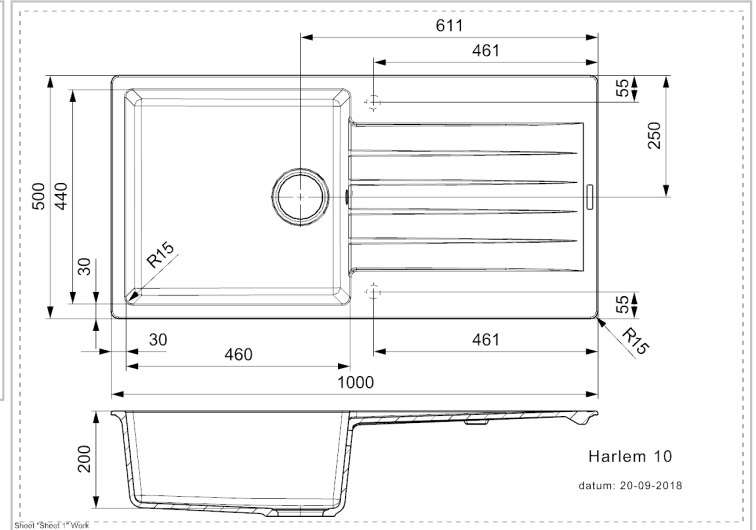

REGINOX

Harlem 10 Pure White

Additional Information

Depth	200 mm
SKU	R31247
Outlet	3.5" outlet
Cabinet	600 mm
Type sink	Sinks with drainer
Size sink	460 x 440mm
Total dimension	1000 x 500 mm
Installation method	Inset
Packaging	Box