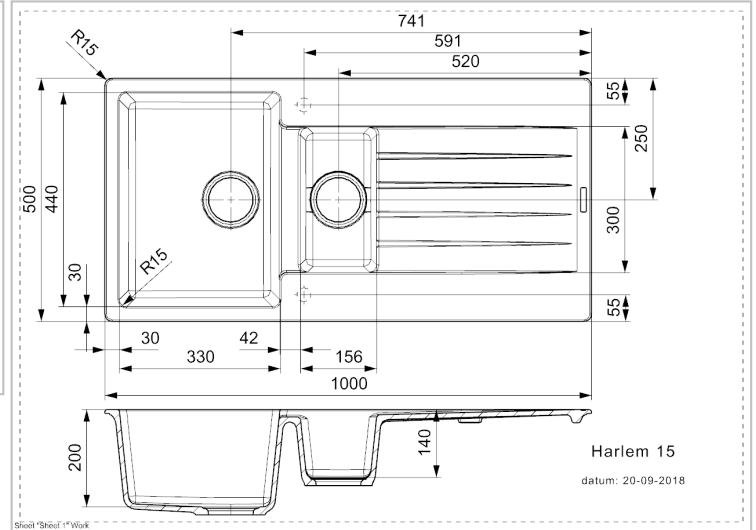

REGINOX

Harlem 15 Grey Silvery

Additional Information

Depth	200 mm / 140 mm
SKU	R31308
Outlet	3.5" outlet
Cabinet	600 mm
Type sink	One and a half bowl, Sinks with drainer
Size sink	330 x 440 / 156 x 300 mm
Total dimension	1000 x 500 mm
Installation method	Inset
Packaging	Box