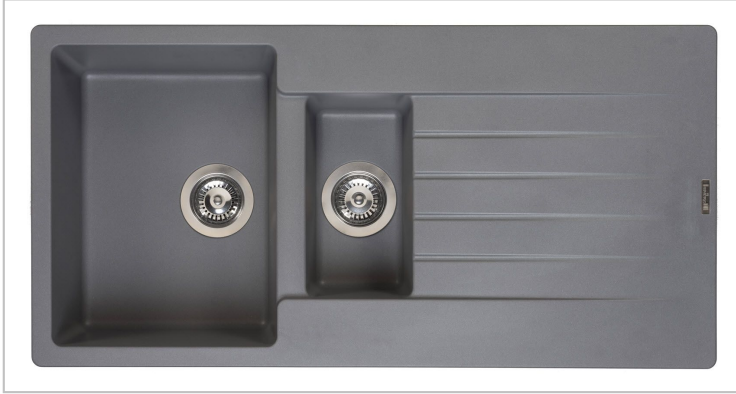

REGINOX

Harlem 15 Grey Silvery

Additional Information

Depth	200 mm / 140 mm
SKU	R31308
Outlet	3.5" outlet
Cabinet	600 mm
Type sink	One and a half bowl, Sinks with drainer
Size sink	330 x 440 / 156 x 300 mm
Total dimension	1000 x 500 mm
Installation method	Inset
Packaging	Box