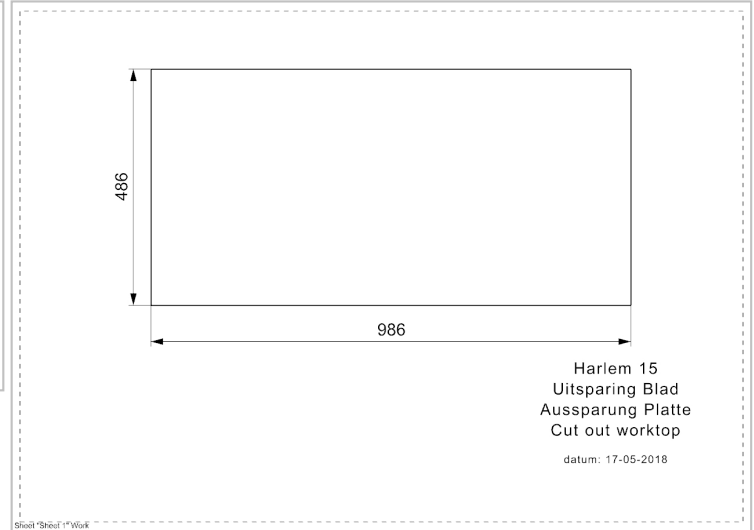

### Additional Information

<b>Depth</b>	200 mm / 140 mm
<b>SKU</b>	R31285
<b>Outlet</b>	3.5" outlet
<b>Cabinet</b>	600 mm
<b>Type sink</b>	One and a half bowl, Sinks with drainer
<b>Size sink</b>	330 x 440 / 156 x 300 mm
<b>Total dimension</b>	1000 x 500 mm
<b>Installation method</b>	Inset
<b>Packaging</b>	Loose on a pallet