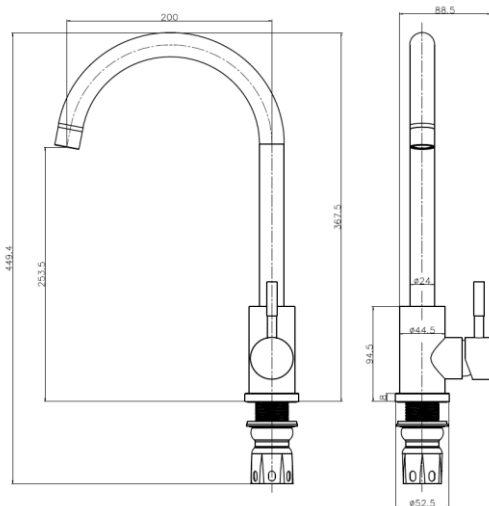

Technical Specification Sheet

TARAVO BN

Brushed Nickel swan neck single lever tap

Specification

Finish	Brushed Nickel
Body	Stainless Steel
Fitting	fixation kits/inlet hoses
Connections	
Spout Rotation (°)	360

Dimensions

Tap Hole Size (mm)	35
Height (mm)	367
Base Width (mm)	52.5
Reach (mm)	200
Weight (kg)	1.55
Box Dimensions (mm)	430 x 235 x 55
Packed Weight (kg)	2

Bar Pressure

Minimum Pressure	0.5
Maximum Pressure	5
Maximum Static Pressure	8
Maximum Temperature (°C)	70

Flow Rates

@ 0.1 bar	@ 0.5 bar	@ 1 bar	@ 3 bar
n/a	4 L/m	6.1 L/m	11 L/m

Additional Features/Benefits

All pressures are in bar.
 Dimensions supplied are nominal and subject to tolerance.
 Inclusion of aerator (if supplied) or restrictors (supplied separately) will affect flow rate result.
 Performance details are based on trials under test conditions and are for guidance only,
 The manufacturer reserves the right to change product specification without prior notice.