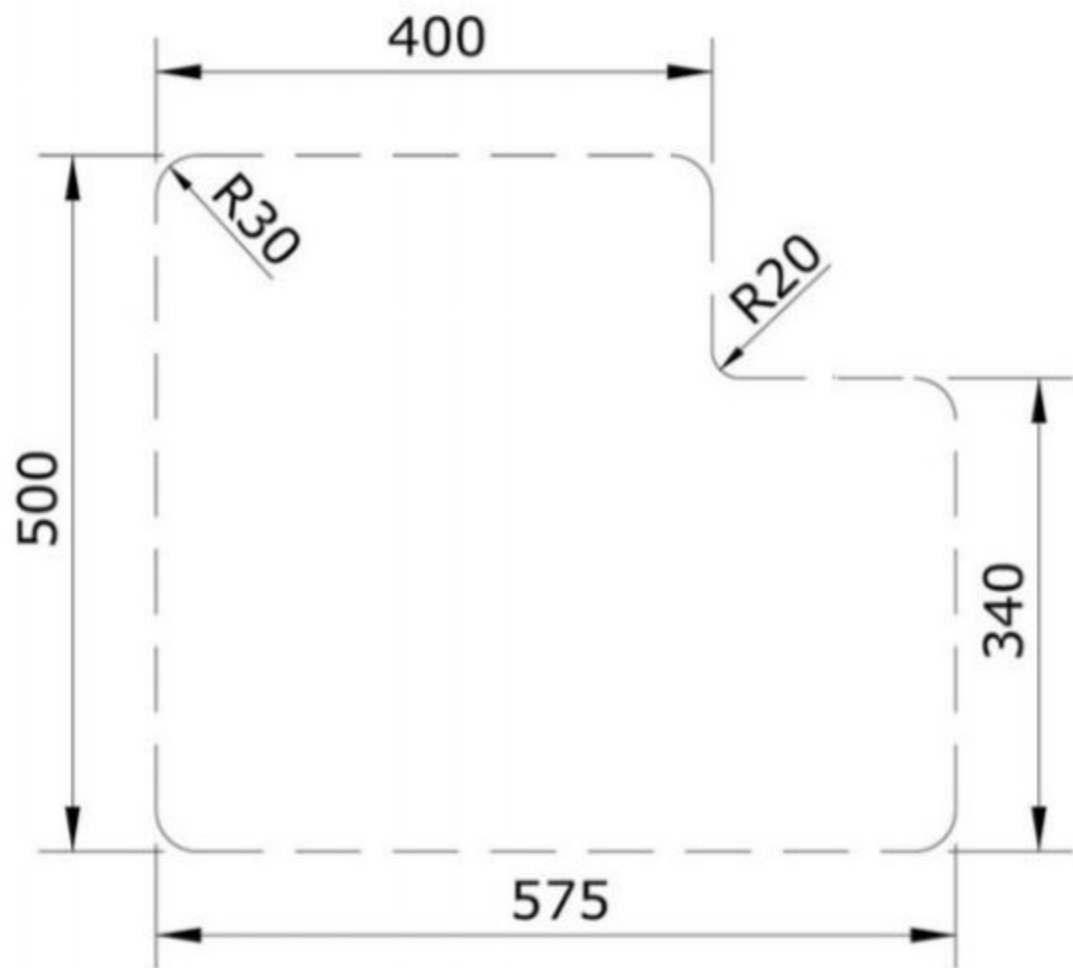

INSET INSTALLATION