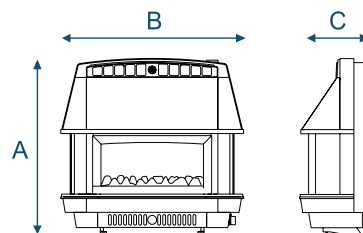

Chimney Requirements

Brick Chimney

Pre-fabricated Flue

Pre-cast Flue

A	B	C
635mm	650mm	241mm

Product Code	Model
A98003	Firecharm LFE Black
A98004	Firecharm LFE Bronze