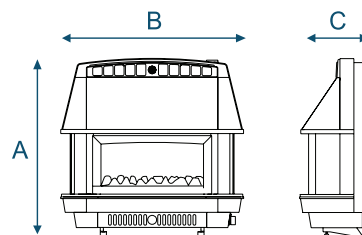

Chimney Requirements

No Chimney

A	B	C
633mm	646mm	273mm

Product Code	Model
A99027	Firecharm RS Black
A99028	Firecharm RS Bronze