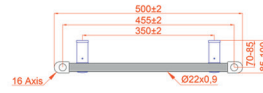

1200x300MM
CONFIGURATION

1200x500MM
CONFIGURATION

1400x300MM
CONFIGURATION

1400x500MM
CONFIGURATION

TECHNICAL DIAGRAMS

ETON COLLECTION

1600x300MM
CONFIGURATION

1800x300MM
CONFIGURATION

1800x500MM
CONFIGURATION

TECHNICAL DIAGRAMS

ETON COLLECTION

1400x400MM
CONFIGURATION

1400x500MM
CONFIGURATION

1400x600MM
CONFIGURATION

TECHNICAL DIAGRAMS

ETON COLLECTION

1600x400MM
CONFIGURATION

1600x500MM
CONFIGURATION

1600x600MM
CONFIGURATION

TECHNICAL DIAGRAMS

ETON COLLECTION

1800x400MM
CONFIGURATION

1800x500MM
CONFIGURATION

1800x600MM
CONFIGURATION