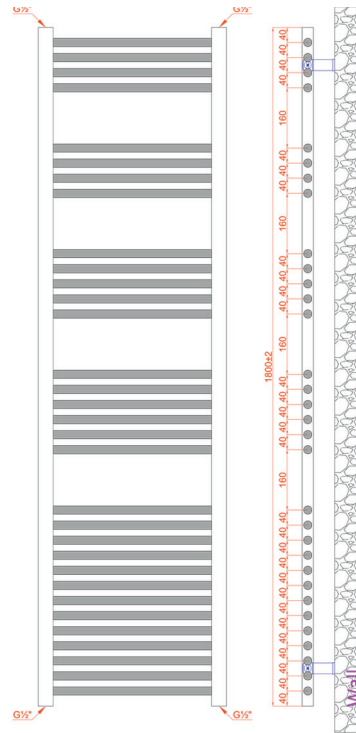

ETON ANTHRACITE

| Height (mm) | Length (mm) | Pipe Centres (mm) | Product Code | Output at $\Delta T50k$ | |
|-------------|-------------|-------------------|--------------|-------------------------|------|
| | | | | Watts | BTU |
| 800 | 300 | 270 | 136060 | 205 | 699 |
| | 500 | 470 | 136066 | 342 | 1166 |
| 1000 | 300 | 270 | 136061 | 273 | 931 |
| | 500 | 470 | 136067 | 456 | 1555 |
| 1200 | 300 | 270 | 136062 | 324 | 1105 |
| | 500 | 470 | 136068 | 542 | 1851 |
| 1400 | 300 | 270 | 136063 | 376 | 1282 |
| | 500 | 470 | 136069 | 627 | 2139 |
| 1600 | 300 | 270 | 136064 | 461 | 1572 |
| 1800 | 300 | 270 | 136065 | 496 | 1692 |
| | 500 | 470 | 136081 | 822 | 2805 |

1200x300MM
CONFIGURATION

1200x500MM
CONFIGURATION

1400x300MM
CONFIGURATION

1400x500MM
CONFIGURATION

TECHNICAL DIAGRAMS

ETON COLLECTION

1600x300MM
CONFIGURATION

1800x300MM
CONFIGURATION

1800x500MM
CONFIGURATION

TECHNICAL DIAGRAMS

ETON COLLECTION

1400x400MM
CONFIGURATION

1400x500MM
CONFIGURATION

1400x600MM
CONFIGURATION

TECHNICAL DIAGRAMS

ETON COLLECTION

1600x400MM
CONFIGURATION

1600x500MM
CONFIGURATION

1600x600MM
CONFIGURATION

TECHNICAL DIAGRAMS

ETON COLLECTION

1800x400MM
CONFIGURATION

1800x500MM
CONFIGURATION

1800x600MM
CONFIGURATION