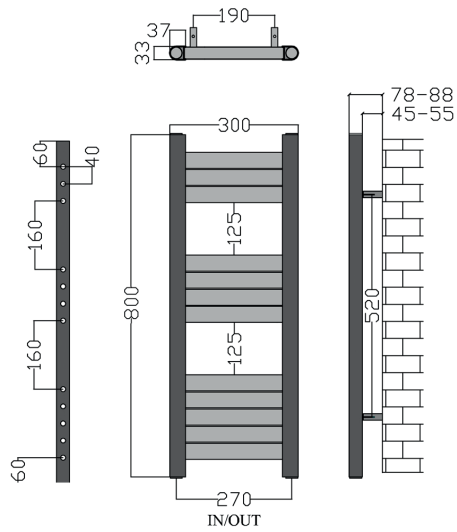

ETON ANTHRACITE

| Height (mm) | Length (mm) | Pipe Centres (mm) | Product Code | Output at $\Delta T50k$ | |
|-------------|-------------|-------------------|--------------|-------------------------|------|
| | | | | Watts | BTU |
| 800 | 300 | 270 | 136060 | 205 | 699 |
| | 500 | 470 | 136066 | 342 | 1166 |
| 1000 | 300 | 270 | 136061 | 273 | 931 |
| | 500 | 470 | 136067 | 456 | 1555 |
| 1200 | 300 | 270 | 136062 | 324 | 1105 |
| | 500 | 470 | 136068 | 542 | 1851 |
| 1400 | 300 | 270 | 136063 | 376 | 1282 |
| | 500 | 470 | 136069 | 627 | 2139 |
| 1600 | 300 | 270 | 136064 | 461 | 1572 |
| 1800 | 300 | 270 | 136065 | 496 | 1692 |
| | 500 | 470 | 136081 | 822 | 2805 |

ETON BRUSHED ALUMINIUM

| Height (mm) | Length (mm) | Pipe Centres (mm) | Product Code | Output at $\Delta T50k$ | |
|-------------|-------------|-------------------|--------------|-------------------------|------|
| | | | | Watts | BTU |
| 800 | 300 | 270 | 136060 | 205 | 699 |
| | 500 | 470 | 136066 | 342 | 1166 |
| 1000 | 300 | 270 | 136061 | 273 | 931 |
| | 500 | 470 | 136067 | 456 | 1555 |
| 1200 | 300 | 270 | 136062 | 324 | 1105 |
| | 500 | 470 | 136068 | 542 | 1851 |
| 1400 | 300 | 270 | 136063 | 376 | 1282 |
| | 500 | 470 | 136069 | 627 | 2139 |
| 1600 | 300 | 270 | 136064 | 461 | 1572 |
| 1800 | 300 | 270 | 136065 | 496 | 1692 |
| | 500 | 470 | 136081 | 822 | 2805 |

TECHNICAL DIAGRAMS

ETON COLLECTION

800x300MM
CONFIGURATION

800x500MM
CONFIGURATION

1000x300MM
CONFIGURATION

1000x500MM
CONFIGURATION

TECHNICAL DIAGRAMS

ETON COLLECTION

1200x300MM
CONFIGURATION

1200x500MM
CONFIGURATION

1400x300MM
CONFIGURATION

1400x500MM
CONFIGURATION

TECHNICAL DIAGRAMS

ETON COLLECTION

1600x300MM
CONFIGURATION

1800x300MM
CONFIGURATION