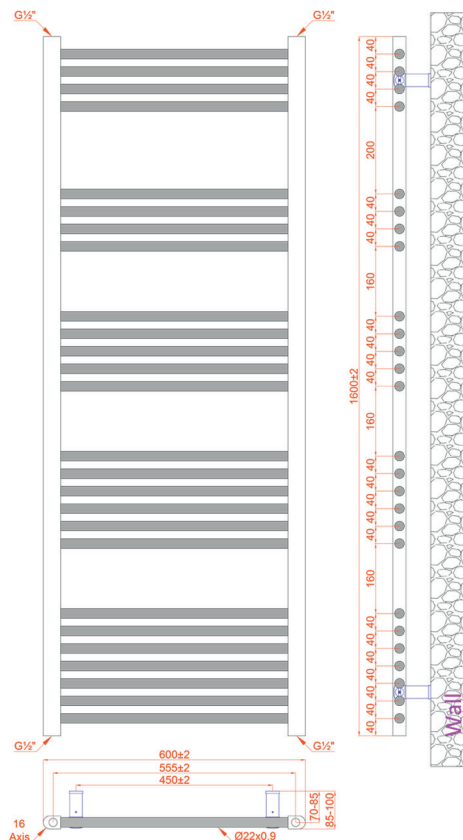

TECHNICAL DIAGRAMS

ETON COLLECTION

800x300MM
CONFIGURATION

800x500MM
CONFIGURATION

1000x300MM
CONFIGURATION

1000x500MM
CONFIGURATION

TECHNICAL DIAGRAMS

ETON COLLECTION

1200x300MM
CONFIGURATION

1200x500MM
CONFIGURATION

1400x300MM
CONFIGURATION

1400x500MM
CONFIGURATION

TECHNICAL DIAGRAMS

ETON COLLECTION

1600x300MM
CONFIGURATION

1800x300MM
CONFIGURATION

1800x500MM
CONFIGURATION

TECHNICAL DIAGRAMS

ETON COLLECTION

1400x400MM
CONFIGURATION

1400x500MM
CONFIGURATION

1400x600MM
CONFIGURATION

TECHNICAL DIAGRAMS

ETON COLLECTION

1600x400MM
CONFIGURATION

1600x500MM
CONFIGURATION

1600x600MM
CONFIGURATION

TECHNICAL DIAGRAMS

ETON COLLECTION

1800x400MM
CONFIGURATION

1800x500MM
CONFIGURATION

1800x600MM
CONFIGURATION