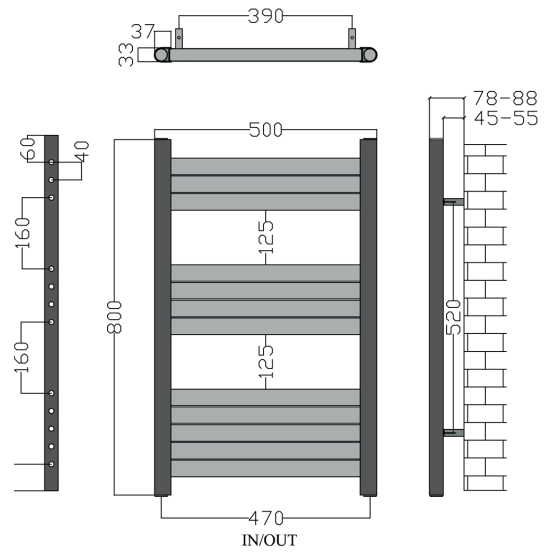

ETON ANTHRACITE

| Height (mm) | Length (mm) | Pipe Centres (mm) | Product Code | Output at $\Delta T50k$ | |
|-------------|-------------|-------------------|--------------|-------------------------|------|
| | | | | Watts | BTU |
| 800 | 300 | 270 | 136060 | 205 | 699 |
| | 500 | 470 | 136066 | 342 | 1166 |
| 1000 | 300 | 270 | 136061 | 273 | 931 |
| | 500 | 470 | 136067 | 456 | 1555 |
| 1200 | 300 | 270 | 136062 | 324 | 1105 |
| | 500 | 470 | 136068 | 542 | 1851 |
| 1400 | 300 | 270 | 136063 | 376 | 1282 |
| | 500 | 470 | 136069 | 627 | 2139 |
| 1600 | 300 | 270 | 136064 | 461 | 1572 |
| 1800 | 300 | 270 | 136065 | 496 | 1692 |
| | 500 | 470 | 136081 | 822 | 2805 |

ETON BRUSHED ALUMINIUM

| Height (mm) | Length (mm) | Pipe Centres (mm) | Product Code | Output at $\Delta T50k$ | |
|-------------|-------------|-------------------|--------------|-------------------------|------|
| | | | | Watts | BTU |
| 800 | 300 | 270 | 136060 | 205 | 699 |
| | 500 | 470 | 136066 | 342 | 1166 |
| 1000 | 300 | 270 | 136061 | 273 | 931 |
| | 500 | 470 | 136067 | 456 | 1555 |
| 1200 | 300 | 270 | 136062 | 324 | 1105 |
| | 500 | 470 | 136068 | 542 | 1851 |
| 1400 | 300 | 270 | 136063 | 376 | 1282 |
| | 500 | 470 | 136069 | 627 | 2139 |
| 1600 | 300 | 270 | 136064 | 461 | 1572 |
| 1800 | 300 | 270 | 136065 | 496 | 1692 |
| | 500 | 470 | 136081 | 822 | 2805 |

TECHNICAL DIAGRAMS

ETON COLLECTION

800x300MM
CONFIGURATION

800x500MM
CONFIGURATION

1000x300MM
CONFIGURATION

1000x500MM
CONFIGURATION

TECHNICAL DIAGRAMS

ETON COLLECTION

1200x300MM
CONFIGURATION

1200x500MM
CONFIGURATION

1400x300MM
CONFIGURATION

1400x500MM
CONFIGURATION

TECHNICAL DIAGRAMS

ETON COLLECTION

1600x300MM
CONFIGURATION

1800x300MM
CONFIGURATION