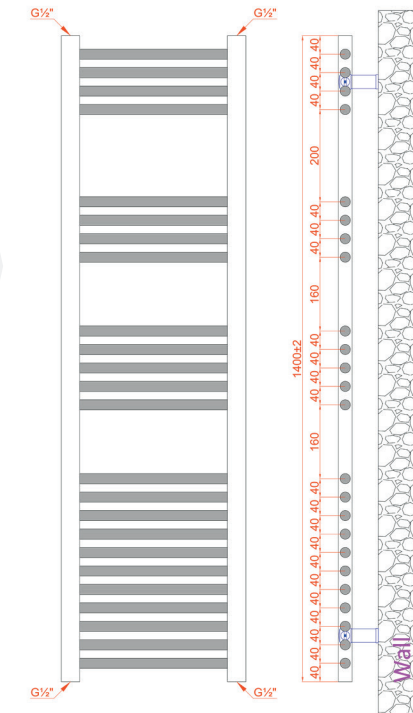

TECHNICAL DIAGRAMS

ETON COLLECTION

800x300MM
CONFIGURATION

800x500MM
CONFIGURATION

1000x300MM
CONFIGURATION

1000x500MM
CONFIGURATION

TECHNICAL DIAGRAMS

ETON COLLECTION

1200x300MM
CONFIGURATION

1200x500MM
CONFIGURATION

1400x300MM
CONFIGURATION

1400x500MM
CONFIGURATION

TECHNICAL DIAGRAMS

ETON COLLECTION

1600x300MM
CONFIGURATION

1800x300MM
CONFIGURATION

1800x500MM
CONFIGURATION

TECHNICAL DIAGRAMS

ETON COLLECTION

1400x400MM
CONFIGURATION

1400x500MM
CONFIGURATION

1400x600MM
CONFIGURATION

TECHNICAL DIAGRAMS

ETON COLLECTION

1600x400MM
CONFIGURATION

1600x500MM
CONFIGURATION

1600x600MM
CONFIGURATION

TECHNICAL DIAGRAMS

ETON COLLECTION

1800x400MM
CONFIGURATION

1800x500MM
CONFIGURATION

1800x600MM
CONFIGURATION