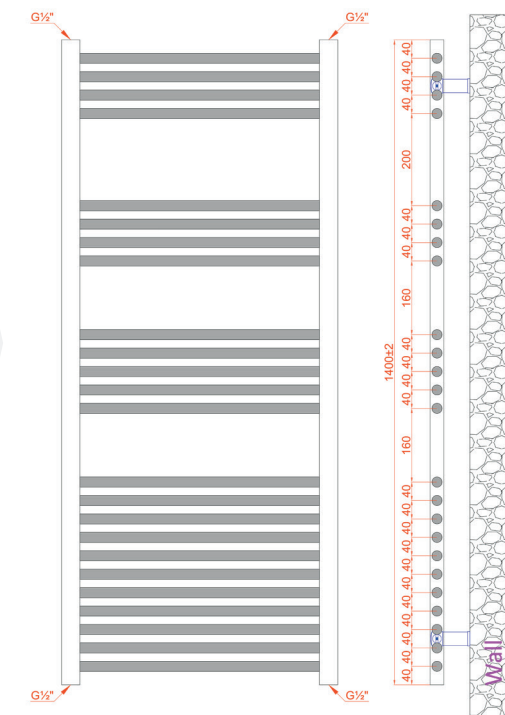

TECHNICAL DIAGRAMS

ETON COLLECTION

800x300MM
CONFIGURATION

800x500MM
CONFIGURATION

1000x300MM
CONFIGURATION

1000x500MM
CONFIGURATION

TECHNICAL DIAGRAMS

ETON COLLECTION

1200x300MM
CONFIGURATION

1200x500MM
CONFIGURATION

1400x300MM
CONFIGURATION

1400x500MM
CONFIGURATION

TECHNICAL DIAGRAMS

ETON COLLECTION

1600x300MM
CONFIGURATION

1800x300MM
CONFIGURATION

1800x500MM
CONFIGURATION

TECHNICAL DIAGRAMS

ETON COLLECTION

1400x400MM
CONFIGURATION

1400x500MM
CONFIGURATION

1400x600MM
CONFIGURATION

TECHNICAL DIAGRAMS

ETON COLLECTION

1600x400MM
CONFIGURATION

1600x500MM
CONFIGURATION

1600x600MM
CONFIGURATION

TECHNICAL DIAGRAMS

ETON COLLECTION

1800x400MM
CONFIGURATION

1800x500MM
CONFIGURATION

1800x600MM
CONFIGURATION