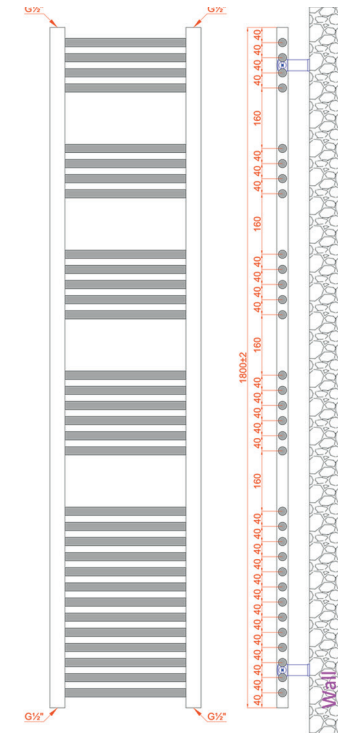

ETON ANTHRACITE

| Height (mm) | Length (mm) | Pipe Centres (mm) | Product Code | Output at $\Delta T50k$ | |
|-------------|-------------|-------------------|--------------|-------------------------|------|
| | | | | Watts | BTU |
| 800 | 300 | 270 | 136060 | 205 | 699 |
| | 500 | 470 | 136066 | 342 | 1166 |
| 1000 | 300 | 270 | 136061 | 273 | 931 |
| | 500 | 470 | 136067 | 456 | 1555 |
| 1200 | 300 | 270 | 136062 | 324 | 1105 |
| | 500 | 470 | 136068 | 542 | 1851 |
| 1400 | 300 | 270 | 136063 | 376 | 1282 |
| | 500 | 470 | 136069 | 627 | 2139 |
| 1600 | 300 | 270 | 136064 | 461 | 1572 |
| 1800 | 300 | 270 | 136065 | 496 | 1692 |
| | 500 | 470 | 136081 | 822 | 2805 |

1200x300MM
CONFIGURATION

1200x500MM
CONFIGURATION

1400x300MM
CONFIGURATION

1400x500MM
CONFIGURATION

TECHNICAL DIAGRAMS

ETON COLLECTION

1600x300MM
CONFIGURATION

1800x300MM
CONFIGURATION

1800x500MM
CONFIGURATION

TECHNICAL DIAGRAMS

ETON COLLECTION

1400x400MM
CONFIGURATION

1400x500MM
CONFIGURATION

1400x600MM
CONFIGURATION

TECHNICAL DIAGRAMS

ETON COLLECTION

1600x400MM
CONFIGURATION

1600x500MM
CONFIGURATION

1600x600MM
CONFIGURATION

TECHNICAL DIAGRAMS

ETON COLLECTION

1800x400MM
CONFIGURATION

1800x500MM
CONFIGURATION

1800x600MM
CONFIGURATION