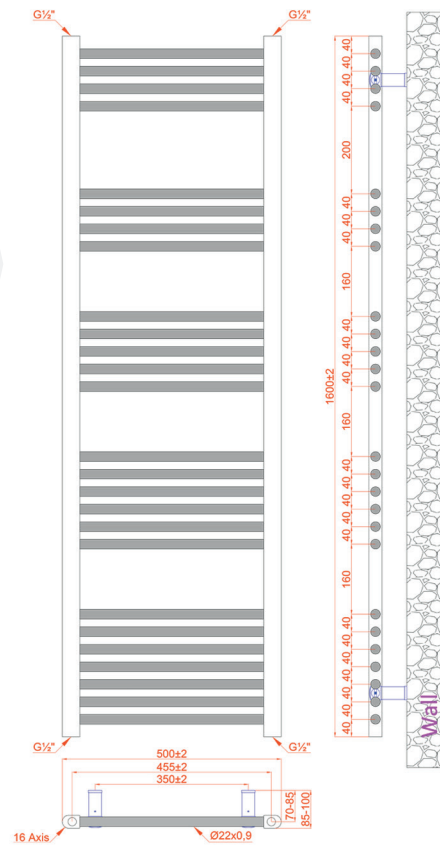

TECHNICAL DIAGRAMS

ETON COLLECTION

800x300MM
CONFIGURATION

800x500MM
CONFIGURATION

1000x300MM
CONFIGURATION

1000x500MM
CONFIGURATION

TECHNICAL DIAGRAMS

ETON COLLECTION

1200x300MM
CONFIGURATION

1200x500MM
CONFIGURATION

1400x300MM
CONFIGURATION

1400x500MM
CONFIGURATION

TECHNICAL DIAGRAMS

ETON COLLECTION

1600x300MM
CONFIGURATION

1800x300MM
CONFIGURATION

1800x500MM
CONFIGURATION

TECHNICAL DIAGRAMS

ETON COLLECTION

1400x400MM
CONFIGURATION

1400x500MM
CONFIGURATION

1400x600MM
CONFIGURATION

TECHNICAL DIAGRAMS

ETON COLLECTION

1600x400MM
CONFIGURATION

1600x500MM
CONFIGURATION

1600x600MM
CONFIGURATION

TECHNICAL DIAGRAMS

ETON COLLECTION

1800x400MM
CONFIGURATION

1800x500MM
CONFIGURATION

1800x600MM
CONFIGURATION