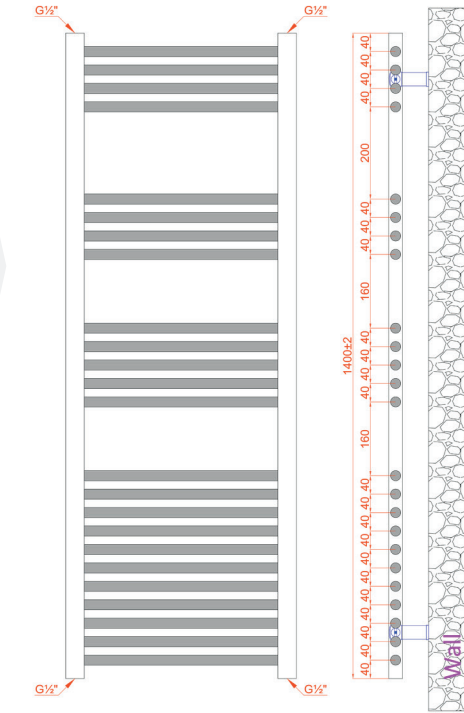

ETON ANTHRACITE

| Height (mm) | Length (mm) | Pipe Centres (mm) | Product Code | Output at $\Delta T50k$ | |
|-------------|-------------|-------------------|--------------|-------------------------|------|
| | | | | Watts | BTU |
| 800 | 300 | 270 | 136060 | 205 | 699 |
| | 500 | 470 | 136066 | 342 | 1166 |
| 1000 | 300 | 270 | 136061 | 273 | 931 |
| | 500 | 470 | 136067 | 456 | 1555 |
| 1200 | 300 | 270 | 136062 | 324 | 1105 |
| | 500 | 470 | 136068 | 542 | 1851 |
| 1400 | 300 | 270 | 136063 | 376 | 1282 |
| | 500 | 470 | 136069 | 627 | 2139 |
| 1600 | 300 | 270 | 136064 | 461 | 1572 |
| 1800 | 300 | 270 | 136065 | 496 | 1692 |
| | 500 | 470 | 136081 | 822 | 2805 |

1200x300MM
CONFIGURATION

1200x500MM
CONFIGURATION

1400x300MM
CONFIGURATION

1400x500MM
CONFIGURATION

TECHNICAL DIAGRAMS

ETON COLLECTION

1600x300MM
CONFIGURATION

1800x300MM
CONFIGURATION

1800x500MM
CONFIGURATION

TECHNICAL DIAGRAMS

ETON COLLECTION

1400x400MM
CONFIGURATION

1400x500MM
CONFIGURATION

1400x600MM
CONFIGURATION

TECHNICAL DIAGRAMS

ETON COLLECTION

1600x400MM
CONFIGURATION

1600x500MM
CONFIGURATION

1600x600MM
CONFIGURATION

TECHNICAL DIAGRAMS

ETON COLLECTION

1800x400MM
CONFIGURATION

1800x500MM
CONFIGURATION

1800x600MM
CONFIGURATION