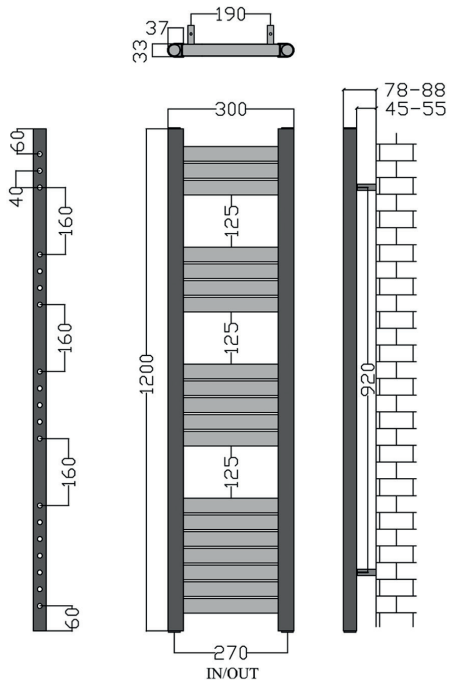

ETON ANTHRACITE

| Height (mm) | Length (mm) | Pipe Centres (mm) | Product Code | Output at $\Delta T50k$ | |
|-------------|-------------|-------------------|--------------|-------------------------|------|
| | | | | Watts | BTU |
| 800 | 300 | 270 | 136060 | 205 | 699 |
| | 500 | 470 | 136066 | 342 | 1166 |
| 1000 | 300 | 270 | 136061 | 273 | 931 |
| | 500 | 470 | 136067 | 456 | 1555 |
| 1200 | 300 | 270 | 136062 | 324 | 1105 |
| | 500 | 470 | 136068 | 542 | 1851 |
| 1400 | 300 | 270 | 136063 | 376 | 1282 |
| | 500 | 470 | 136069 | 627 | 2139 |
| 1600 | 300 | 270 | 136064 | 461 | 1572 |
| 1800 | 300 | 270 | 136065 | 496 | 1692 |
| | 500 | 470 | 136081 | 822 | 2805 |

TECHNICAL DIAGRAMS

ETON COLLECTION

800x300MM
CONFIGURATION

800x500MM
CONFIGURATION

1000x300MM
CONFIGURATION

1000x500MM
CONFIGURATION

TECHNICAL DIAGRAMS

ETON COLLECTION

1200x300MM
CONFIGURATION

1200x500MM
CONFIGURATION

1400x300MM
CONFIGURATION

1400x500MM
CONFIGURATION

TECHNICAL DIAGRAMS

ETON COLLECTION

1600x300MM
CONFIGURATION

1800x300MM
CONFIGURATION

1800x500MM
CONFIGURATION

TECHNICAL DIAGRAMS

ETON COLLECTION

1400x400MM
CONFIGURATION

1400x500MM
CONFIGURATION

1400x600MM
CONFIGURATION

TECHNICAL DIAGRAMS

ETON COLLECTION