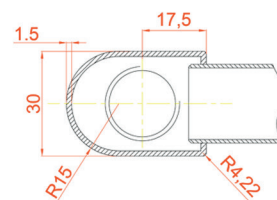

TECHNICAL DIAGRAMS

ETON COLLECTION

800x300MM
CONFIGURATION

800x500MM
CONFIGURATION

1000x300MM
CONFIGURATION

1000x500MM
CONFIGURATION

TECHNICAL DIAGRAMS

ETON COLLECTION

1200x300MM
CONFIGURATION

1200x500MM
CONFIGURATION

1400x300MM
CONFIGURATION

1400x500MM
CONFIGURATION

TECHNICAL DIAGRAMS

ETON COLLECTION

1600x300MM
CONFIGURATION

1800x300MM
CONFIGURATION

1800x500MM
CONFIGURATION

TECHNICAL DIAGRAMS

ETON COLLECTION

1400x400MM
CONFIGURATION

1400x500MM
CONFIGURATION

1400x600MM
CONFIGURATION

TECHNICAL DIAGRAMS

ETON COLLECTION

1600x400MM
CONFIGURATION

1600x500MM
CONFIGURATION

1600x600MM
CONFIGURATION

TECHNICAL DIAGRAMS

ETON COLLECTION

1800x400MM
CONFIGURATION

1800x500MM
CONFIGURATION

1800x600MM
CONFIGURATION