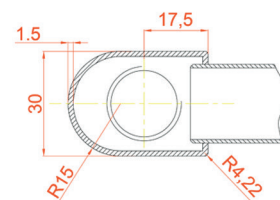

TECHNICAL DIAGRAMS

ETON COLLECTION

800x300MM
CONFIGURATION

800x500MM
CONFIGURATION

1000x300MM
CONFIGURATION

1000x500MM
CONFIGURATION

TECHNICAL DIAGRAMS

ETON COLLECTION

1200x300MM
CONFIGURATION

1200x500MM
CONFIGURATION

1400x300MM
CONFIGURATION

1400x500MM
CONFIGURATION

TECHNICAL DIAGRAMS

ETON COLLECTION

1600x300MM
CONFIGURATION

1800x300MM
CONFIGURATION

1800x500MM
CONFIGURATION

TECHNICAL DIAGRAMS

ETON COLLECTION

1400x400MM
CONFIGURATION

1400x500MM
CONFIGURATION

1400x600MM
CONFIGURATION

TECHNICAL DIAGRAMS

ETON COLLECTION

1600x400MM
CONFIGURATION

1600x500MM
CONFIGURATION

1600x600MM
CONFIGURATION

TECHNICAL DIAGRAMS

ETON COLLECTION

1800x400MM
CONFIGURATION

1800x500MM
CONFIGURATION

1800x600MM
CONFIGURATION