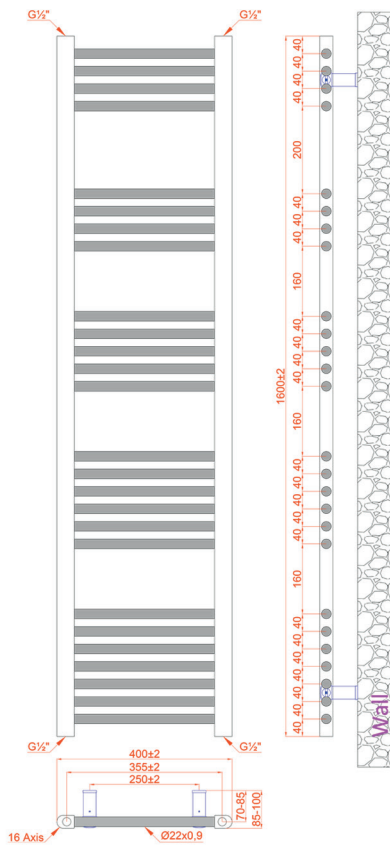

ETON ANTHRACITE

| Height (mm) | Length (mm) | Pipe Centres (mm) | Product Code | Output at $\Delta T50k$ | |
|-------------|-------------|-------------------|--------------|-------------------------|------|
| | | | | Watts | BTU |
| 800 | 300 | 270 | 136060 | 205 | 699 |
| | 500 | 470 | 136066 | 342 | 1166 |
| 1000 | 300 | 270 | 136061 | 273 | 931 |
| | 500 | 470 | 136067 | 456 | 1555 |
| 1200 | 300 | 270 | 136062 | 324 | 1105 |
| | 500 | 470 | 136068 | 542 | 1851 |
| 1400 | 300 | 270 | 136063 | 376 | 1282 |
| | 500 | 470 | 136069 | 627 | 2139 |
| 1600 | 300 | 270 | 136064 | 461 | 1572 |
| 1800 | 300 | 270 | 136065 | 496 | 1692 |
| | 500 | 470 | 136081 | 822 | 2805 |

1200x300MM
CONFIGURATION

1200x500MM
CONFIGURATION

1400x300MM
CONFIGURATION

1400x500MM
CONFIGURATION

TECHNICAL DIAGRAMS

ETON COLLECTION

1600x300MM
CONFIGURATION

1800x300MM
CONFIGURATION

1800x500MM
CONFIGURATION

TECHNICAL DIAGRAMS

ETON COLLECTION

1400x400MM
CONFIGURATION

1400x500MM
CONFIGURATION

1400x600MM
CONFIGURATION

TECHNICAL DIAGRAMS

ETON COLLECTION

1600x400MM
CONFIGURATION

1600x500MM
CONFIGURATION

1600x600MM
CONFIGURATION

TECHNICAL DIAGRAMS

ETON COLLECTION

1800x400MM
CONFIGURATION

1800x500MM
CONFIGURATION

1800x600MM
CONFIGURATION