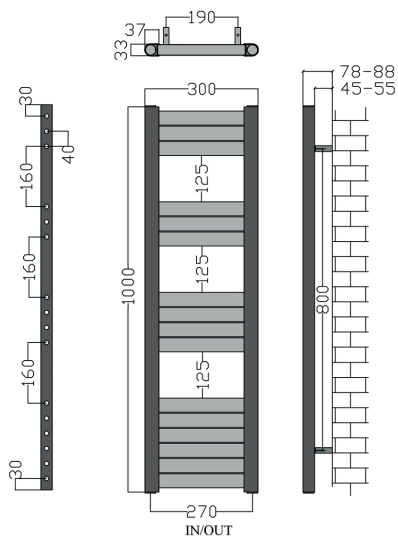

ETON BRUSHED ALUMINIUM

| Height (mm) | Length (mm) | Pipe Centres (mm) | Product Code | Output at $\Delta T50k$ | |
|-------------|-------------|-------------------|--------------|-------------------------|------|
| | | | | Watts | BTU |
| 800 | 300 | 270 | 136060 | 205 | 699 |
| | 500 | 470 | 136066 | 342 | 1166 |
| 1000 | 300 | 270 | 136061 | 273 | 931 |
| | 500 | 470 | 136067 | 456 | 1555 |
| 1200 | 300 | 270 | 136062 | 324 | 1105 |
| | 500 | 470 | 136068 | 542 | 1851 |
| 1400 | 300 | 270 | 136063 | 376 | 1282 |
| | 500 | 470 | 136069 | 627 | 2139 |
| 1600 | 300 | 270 | 136064 | 461 | 1572 |
| 1800 | 300 | 270 | 136065 | 496 | 1692 |
| | 500 | 470 | 136081 | 822 | 2805 |

TECHNICAL DIAGRAMS

ETON COLLECTION

800x300MM
CONFIGURATION

800x500MM
CONFIGURATION

1000x300MM
CONFIGURATION

1000x500MM
CONFIGURATION

TECHNICAL DIAGRAMS

ETON COLLECTION

1200x300MM
CONFIGURATION

1200x500MM
CONFIGURATION

1400x300MM
CONFIGURATION

1400x500MM
CONFIGURATION

TECHNICAL DIAGRAMS

ETON COLLECTION

1600x300MM
CONFIGURATION

1800x300MM
CONFIGURATION

1800x500MM
CONFIGURATION

TECHNICAL DIAGRAMS

ETON COLLECTION

1400x400MM
CONFIGURATION

1400x500MM
CONFIGURATION

1400x600MM
CONFIGURATION

TECHNICAL DIAGRAMS

ETON COLLECTION