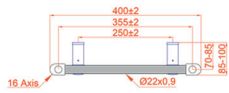

1200x300MM
CONFIGURATION

1200x500MM
CONFIGURATION

1400x300MM
CONFIGURATION

1400x500MM
CONFIGURATION

TECHNICAL DIAGRAMS

ETON COLLECTION

1600x300MM
CONFIGURATION

1800x300MM
CONFIGURATION

1800x500MM
CONFIGURATION

TECHNICAL DIAGRAMS

ETON COLLECTION

1400x400MM
CONFIGURATION

1400x500MM
CONFIGURATION

1400x600MM
CONFIGURATION

TECHNICAL DIAGRAMS

ETON COLLECTION

1600x400MM
CONFIGURATION

1600x500MM
CONFIGURATION

1600x600MM
CONFIGURATION

TECHNICAL DIAGRAMS

ETON COLLECTION

1800x400MM
CONFIGURATION

1800x500MM
CONFIGURATION

1800x600MM
CONFIGURATION