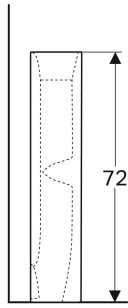

Twyford Alcona full pedestal

TECHNICAL DATA

Product material

Vitreous china

TO ORDER ADDITIONALLY

- Fastening material

Art. no.	Colour / surface	B cm	H cm	T cm
AR4930WH	white	16.5	72	15