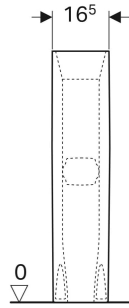

Twyford Alcona full pedestal

TECHNICAL DATA

Product material

Vitreous china

TO ORDER ADDITIONALLY

- Fastening material

Art. no.	Colour / surface	B cm	H cm	T cm
AR4930WH	white	16.5	72	15