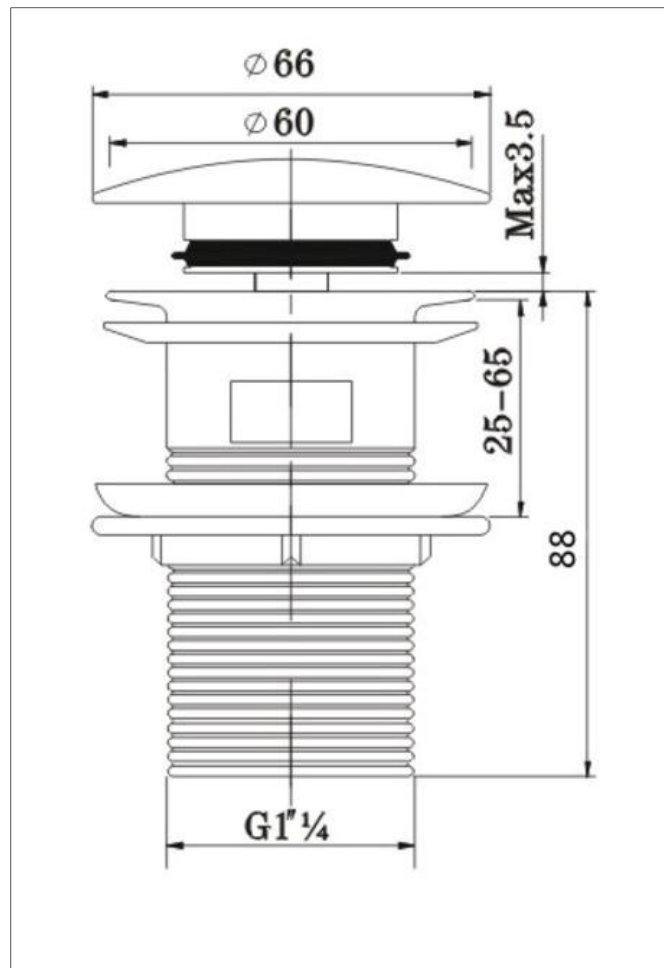

TECHNICAL DATA SHEET

Contemporary Round Clicker Slotted Basin Waste

Technical Advice:

For further information please call 0844 7016273 or email customercare@bristan.com

Guarantee:

5 years covering manufacturing faults.

Guarantee

Delivery

0844 7016273